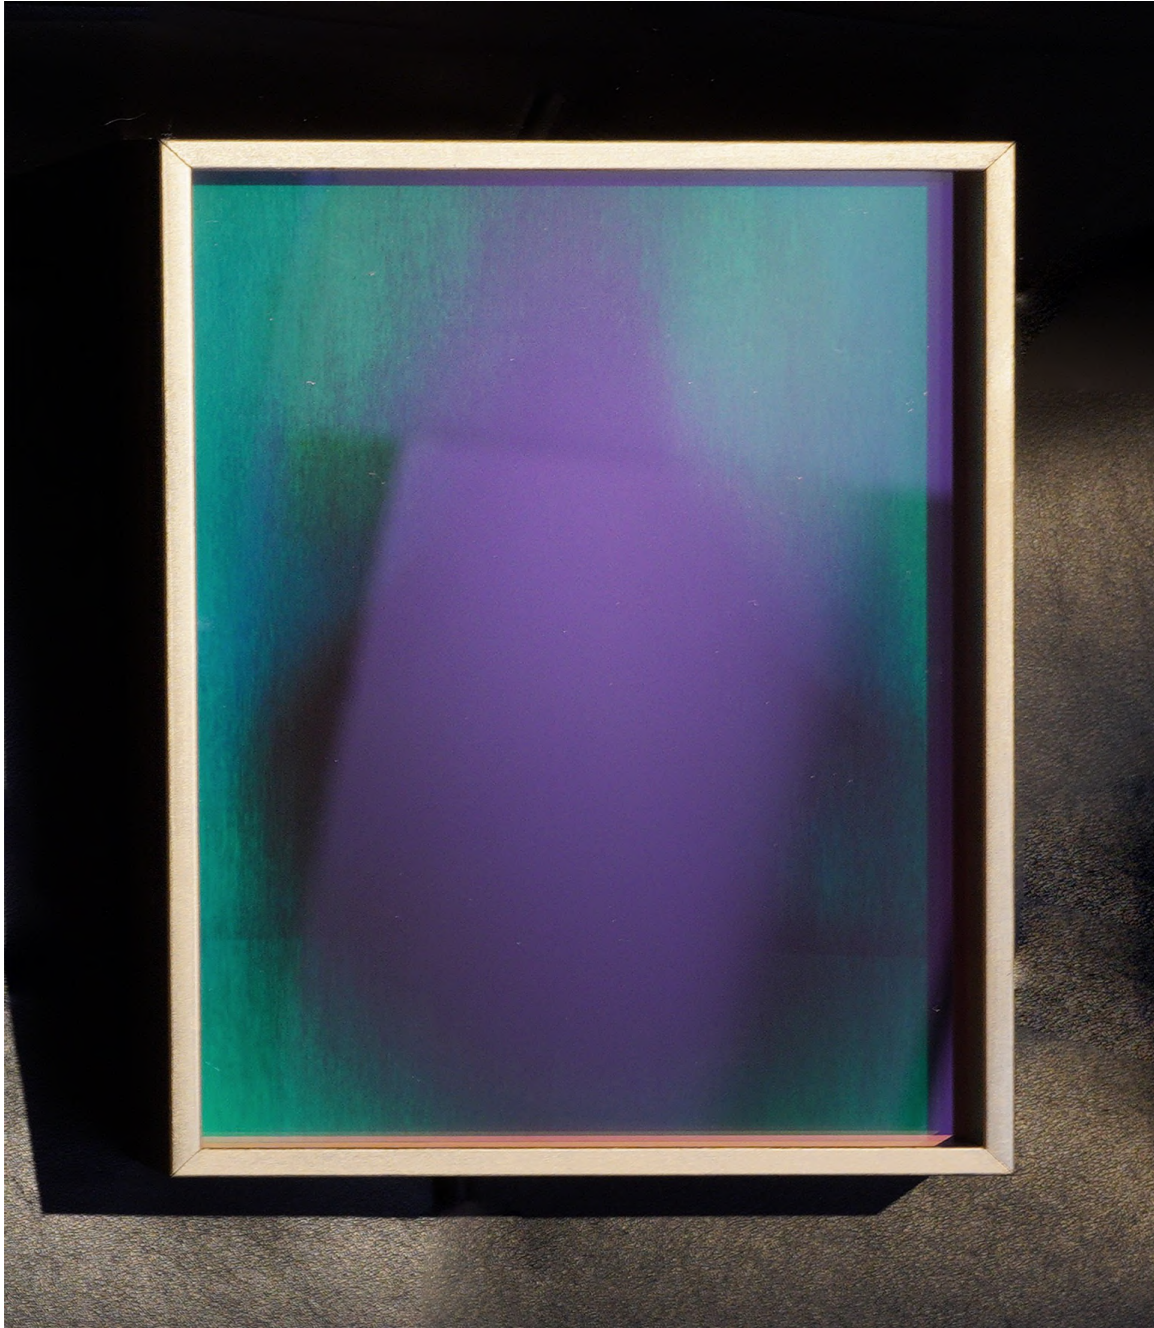

view 2

**Dichroic 2.45** (2024)  
Dichroic Glass, Fine Art Paper, Pigment Print, Frame with 22K Gold Leaf  
25 x 22 cm (3 Editions) **3 800 €**  
+ 2 EA

View 1

**Dichroic 2.48** (2024)  
Dichroic Glass, Fine Art Paper, Pigment Print, Frame with 22K Gold Leaf  
25 x 10 cm (3 Editions) **3 000 €**  
+ 2 EA

View 2

**Dichroic 2.48** (2024)  
Dichroic Glass, Fine Art Paper, Pigment Print, Frame with 22K Gold Leaf  
25 x 10 cm (3 Editions) **3 000 €**  
+ 2 EA

View 3

**Dichroic 2.48** (2024)

Dichroic Glass, Fine Art Paper, Pigment Print, Frame with 22K Gold Leaf  
25 x 10 cm (3 Editions) **3 000 €**  
+ 2 EA

View 1

**Dichroic 4.45** (2024)  
Dichroic Glass, Fine Art Paper, Pigment Print, Frame with 22K Gold Leaf  
18 x 13,5 cm (3 Editions) **2 200 €**  
+ 2 EA

View 2

**Dichroic 4.45** (2024)  
Dichroic Glass, Fine Art Paper, Pigment Print, Frame with 22K Gold Leaf  
18 x 13,5 cm (3 Editions) **2 200 €**  
+ 2 EA