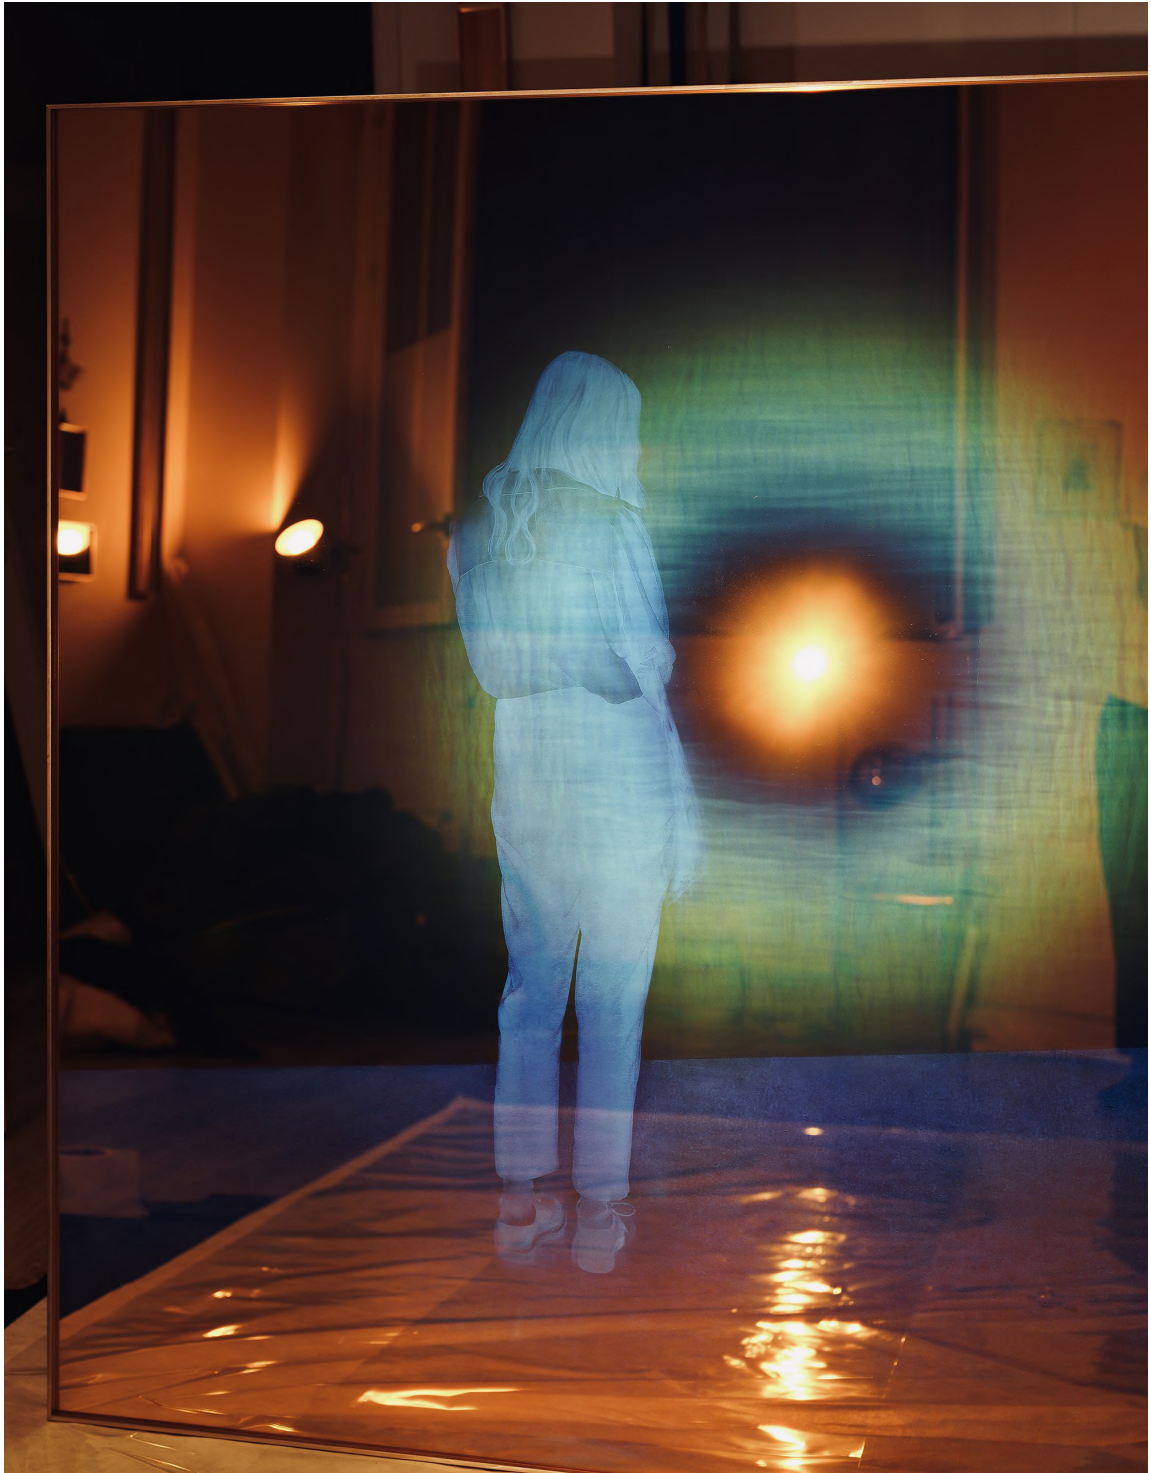

View 4

Shopper 2.07 (2024)
Dichroic Glass, Fine Art Paper, Pigment Print, Frame with 22K Gold Leaf
150 x 120 cm = (3 Editions) **23 000 €**
+ 2 EA