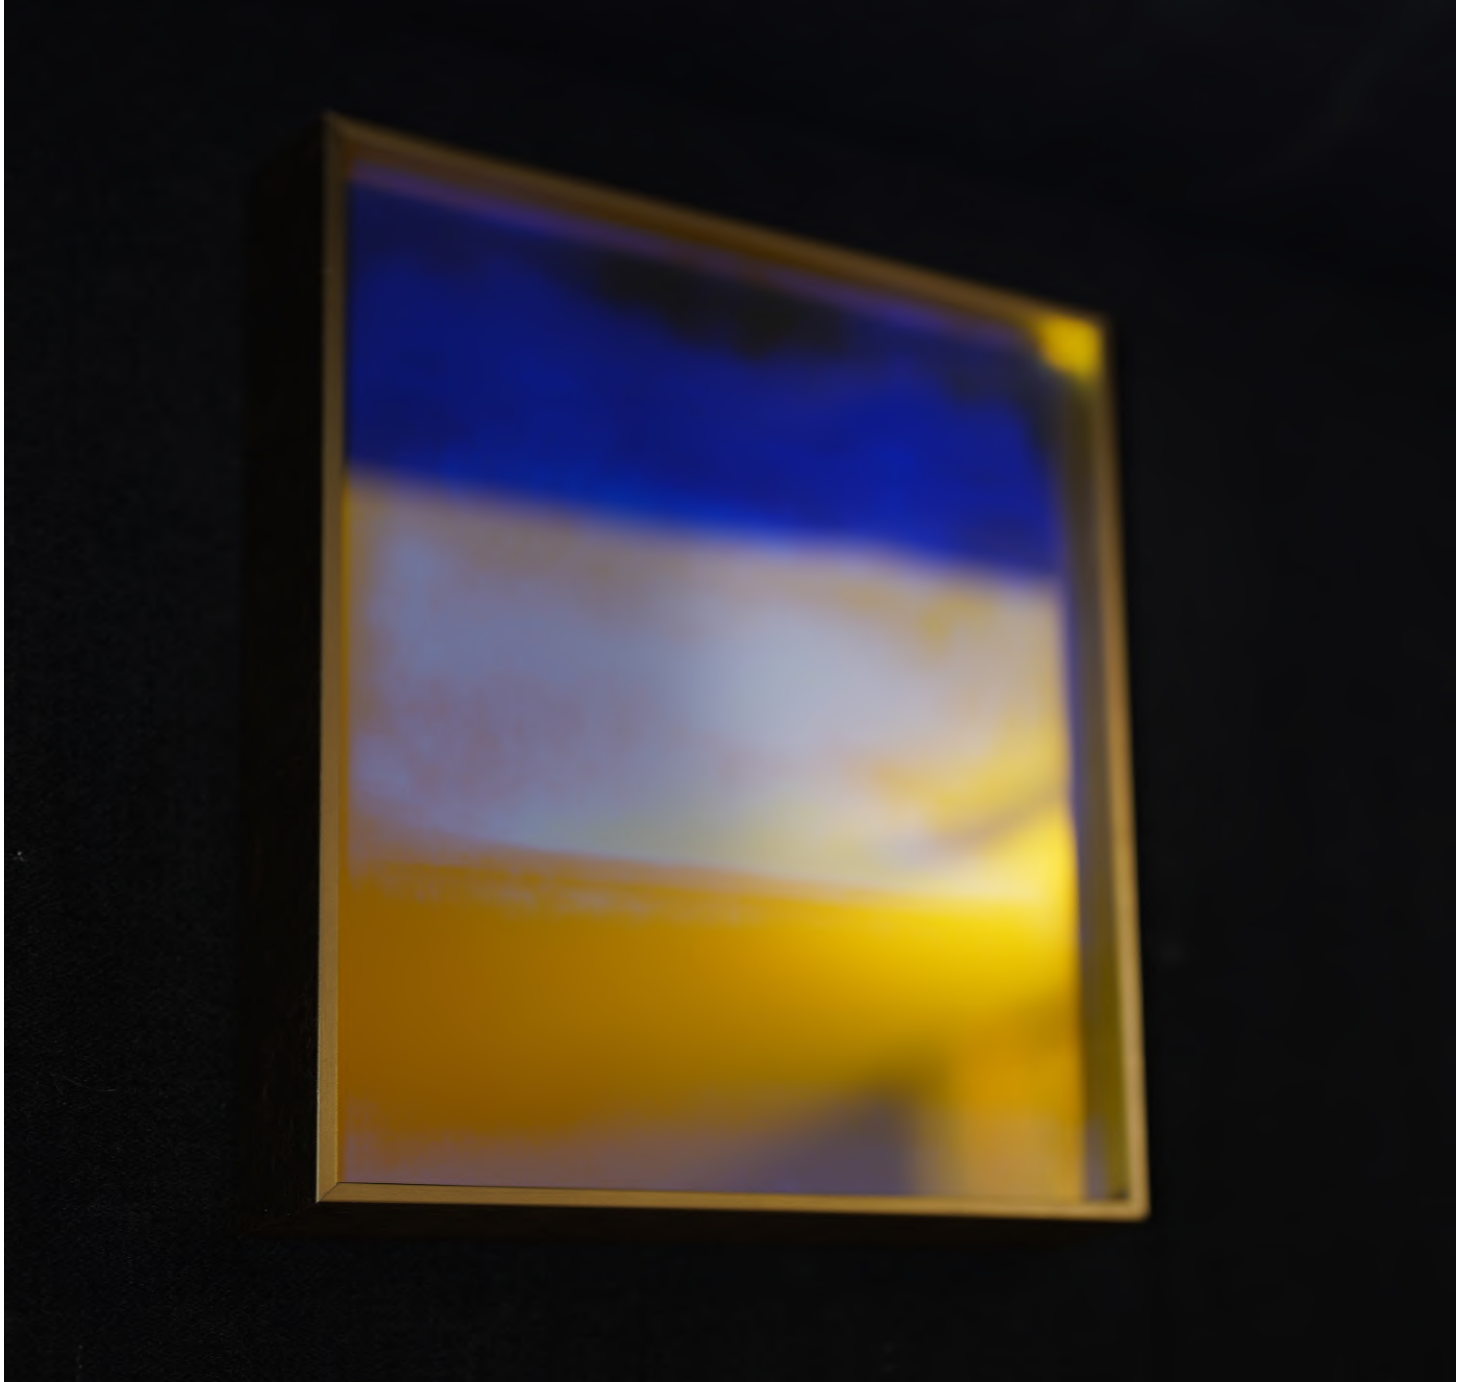

view 1

**Dichroic 2.43** (2024)  
Dichroic Glass, Fine Art Paper, Pigment Print, Frame with 22K Gold Leaf  
30 x 25 cm (3 Editions) **4 800 €**  
+ 2 EA

view 2

**Dichroic 2.43** (2024)  
Dichroic Glass, Fine Art Paper, Pigment Print, Frame with 22K Gold Leaf  
30 x 25 cm (3 Editions) **4 800 €**  
+ 2 EA