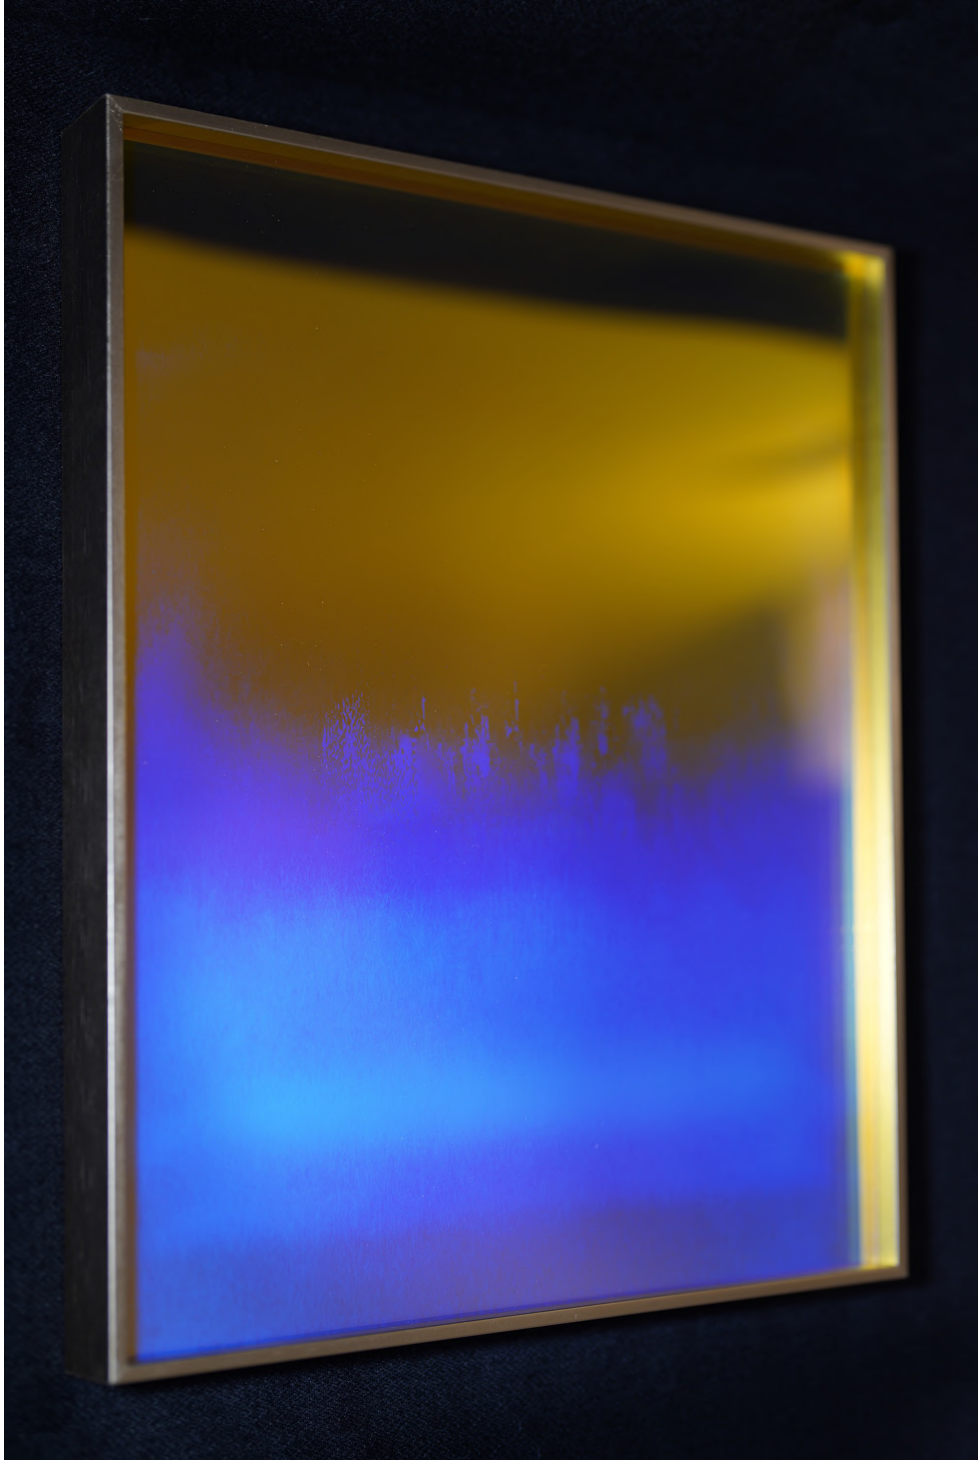

View 4

**Totem 36.09** (2024)  
Dichroic Glass, Fine Art Paper, Pigment Print, Frame with 22K Gold Leaf  
120 x 10 cm = (3 Editions) **6 000 €**  
+ 2 EA

view 1

**Dichroic 2.42** (2024)  
Dichroic Glass, Fine Art Paper, Pigment Print, Frame with 22K Gold Leaf  
40 x 30 cm (3 Editions) **5 800 €**  
+ 2 EA

view 2

**Dichroic 2.42** (2024)  
Dichroic Glass, Fine Art Paper, Pigment Print, Frame with 22K Gold Leaf  
40 x 30 cm (3 Editions) **5 800 €**  
+ 2 EA

view 3

**Dichroic 2.42** (2024)  
Dichroic Glass, Fine Art Paper, Pigment Print, Frame with 22K Gold Leaf  
40 x 30 cm (3 Editions) **5 800 €**  
+ 2 EA

view 1

**Dichroic 2.44** (2024)  
Dichroic Glass, Fine Art Paper, Pigment Print, Frame with 22K Gold Leaf  
40 x 30 cm (3 Editions) **5 800 €**  
+ 2 EA

view 2

**Dichroic 2.44** (2024)  
Dichroic Glass, Fine Art Paper, Pigment Print, Frame with 22K Gold Leaf  
40 x 30 cm (3 Editions) **5 800 €**  
+ 2 EA

view 1

**Dichroic 2.43** (2024)  
Dichroic Glass, Fine Art Paper, Pigment Print, Frame with 22K Gold Leaf  
30 x 25 cm (3 Editions) **4 800 €**  
+ 2 EA

view 2

**Dichroic 2.43** (2024)  
Dichroic Glass, Fine Art Paper, Pigment Print, Frame with 22K Gold Leaf  
30 x 25 cm (3 Editions) **4 800 €**  
+ 2 EA