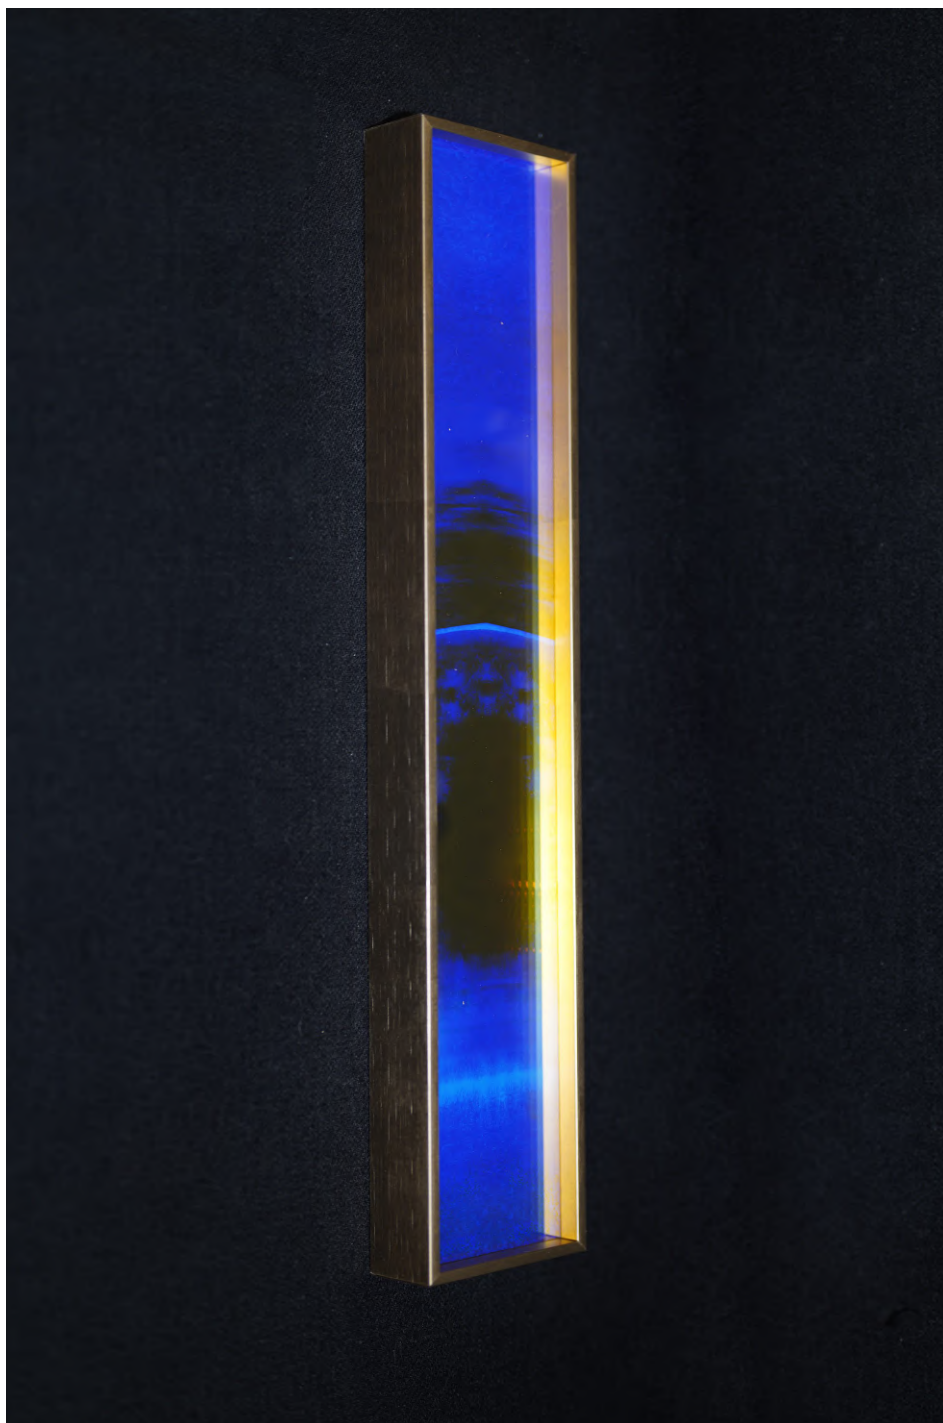

View 2

**Dichroic 2.52** (2024)  
Dichroic Glass, Fine Art Paper, Pigment Print, Frame with 22K Gold Leaf  
25 x 10 cm (3 Editions) **3 000 €**  
+ 2 EA

View 1

**Dichroic 2.46** (2024)  
Dichroic Glass, Fine Art Paper, Pigment Print, Frame with 22K Gold Leaf  
25 x 14 cm (3 Editions) **3 500 €**  
+ 2 EA

View 2

**Dichroic 2.46** (2024)  
Dichroic Glass, Fine Art Paper, Pigment Print, Frame with 22K Gold Leaf  
25 x 14 cm (3 Editions) **3 500 €**  
+ 2 EA

View 3

**Dichroic 2.46** (2024)  
Dichroic Glass, Fine Art Paper, Pigment Print, Frame with 22K Gold Leaf  
25 x 14 cm (3 Editions) **3 500 €**  
+ 2 EA

View 1

**Dichroic 2.47** (2024)

Dichroic Glass, Fine Art Paper, Pigment Print, Frame with 22K Gold Leaf  
25 x 14 cm (3 Editions) **3 500 €**  
+ 2 EA

View 2

**Dichroic 2.47** (2024)  
Dichroic Glass, Fine Art Paper, Pigment Print, Frame with 22K Gold Leaf  
25 x 14 cm (3 Editions) **3 500 €**  
+ 2 EA