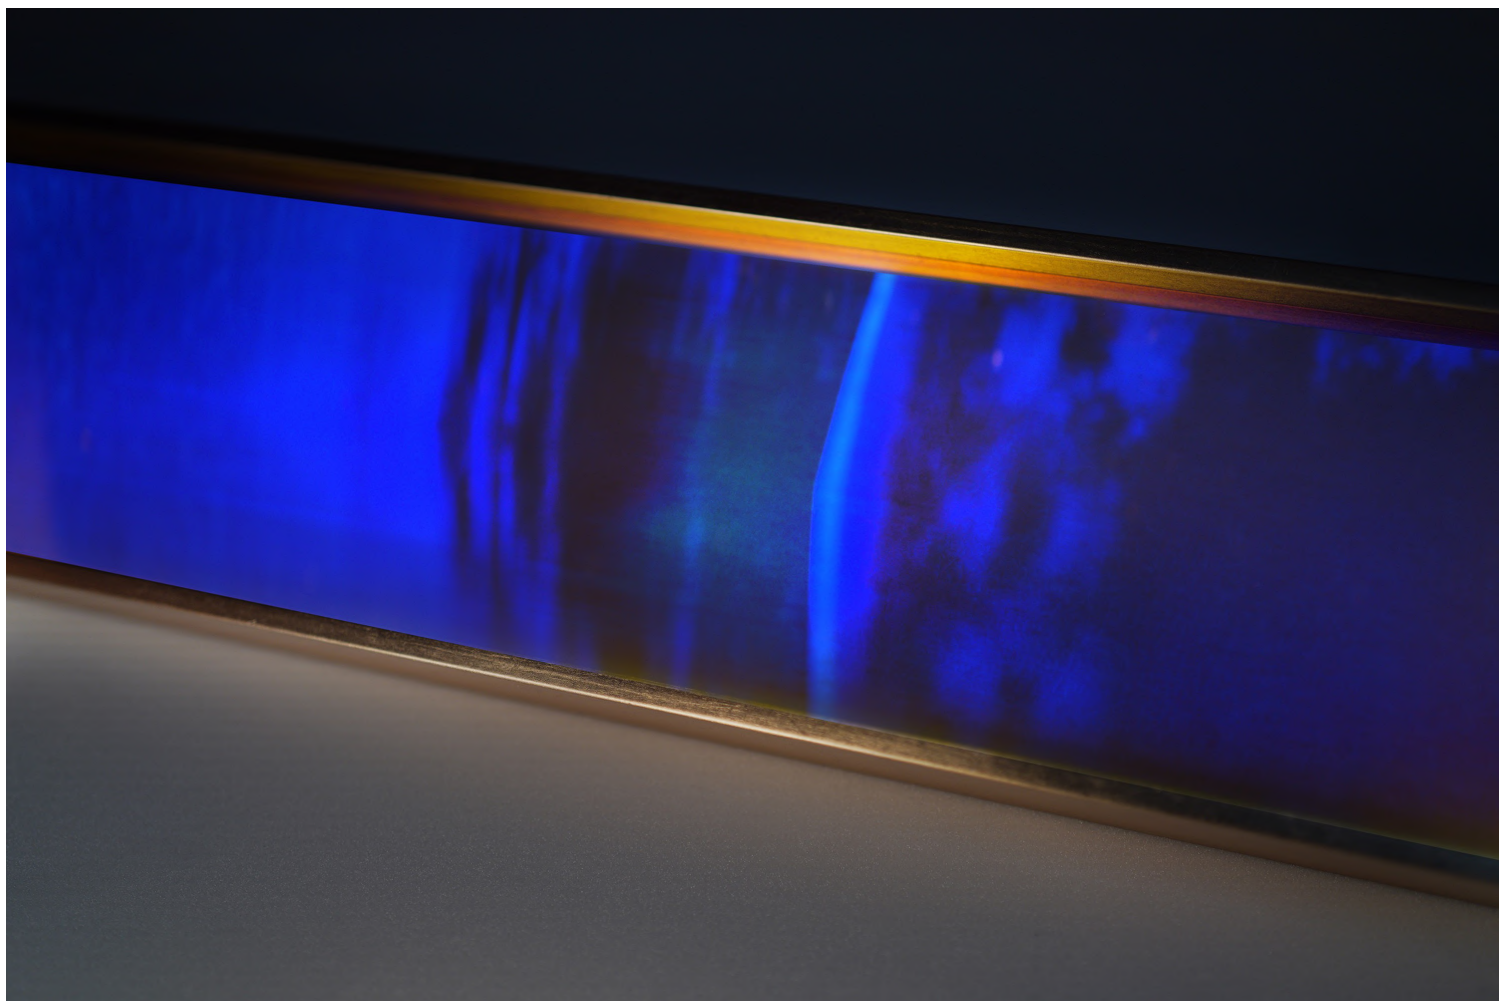

View 2

Totem 4.47 (2024)
Dichroic Glass, Fine Art Paper, Pigment Print, Frame with 22K Gold Leaf
50 x 8 cm = (3 Editions) **4 000 €**
+ 2 EA