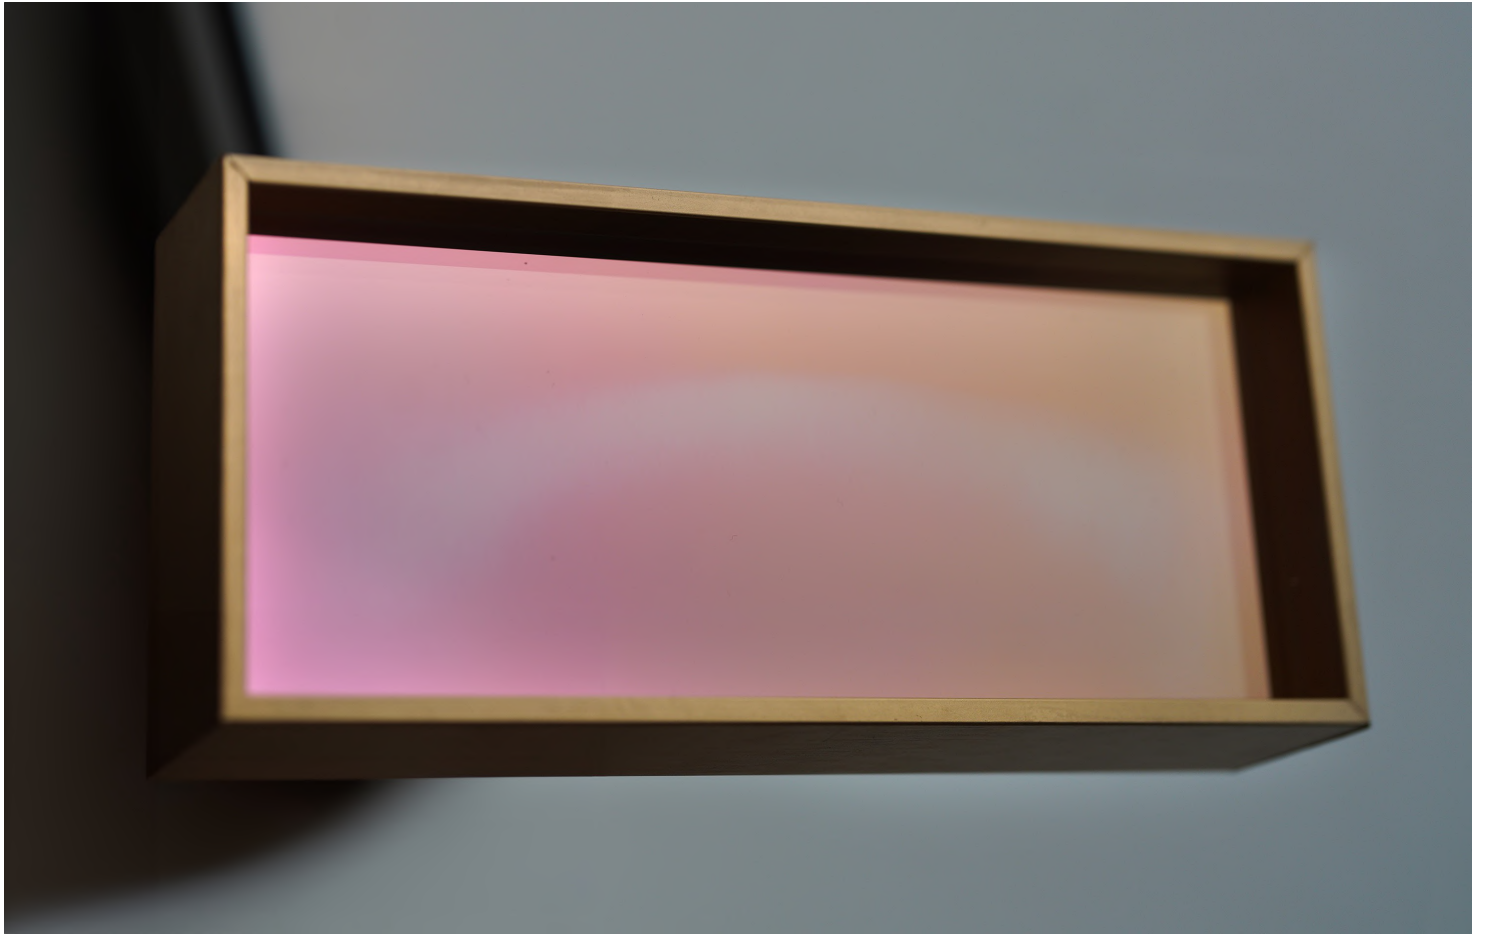

## DICHROIC Glass

Studio Paris 2021

« Modern Dichroic Glass is available as a result of materials research carried out by **NASA** »

View 1

View 2

View 3

**Dichroic Glass** is a **two-tone glass**, with a mirror effect, which changes color depending on the light it reflects.

View 1

**Dichroic 4.45** (2024)  
Dichroic Glass, Fine Art Paper, Pigment Print, Frame with 22K Gold Leaf  
18 x 13,5 cm (3 Editions) **2 200 €**  
+ 2 EA

View 2

**Dichroic 4.45** (2024)  
Dichroic Glass, Fine Art Paper, Pigment Print, Frame with 22K Gold Leaf  
18 x 13,5 cm (3 Editions) **2 200 €**  
+ 2 EA

View 1

**Dichroic 2.51** (2024)  
Dichroic Glass, Fine Art Paper, Pigment Print, Frame with 22K Gold Leaf  
25 x 10 cm (3 Editions) **3 000 €**  
+ 2 EA

View 2

**Dichroic 2.51** (2024)  
Dichroic Glass, Fine Art Paper, Pigment Print, Frame with 22K Gold Leaf  
25 x 10 cm (3 Editions) **3 000 €**  
+ 2 EA