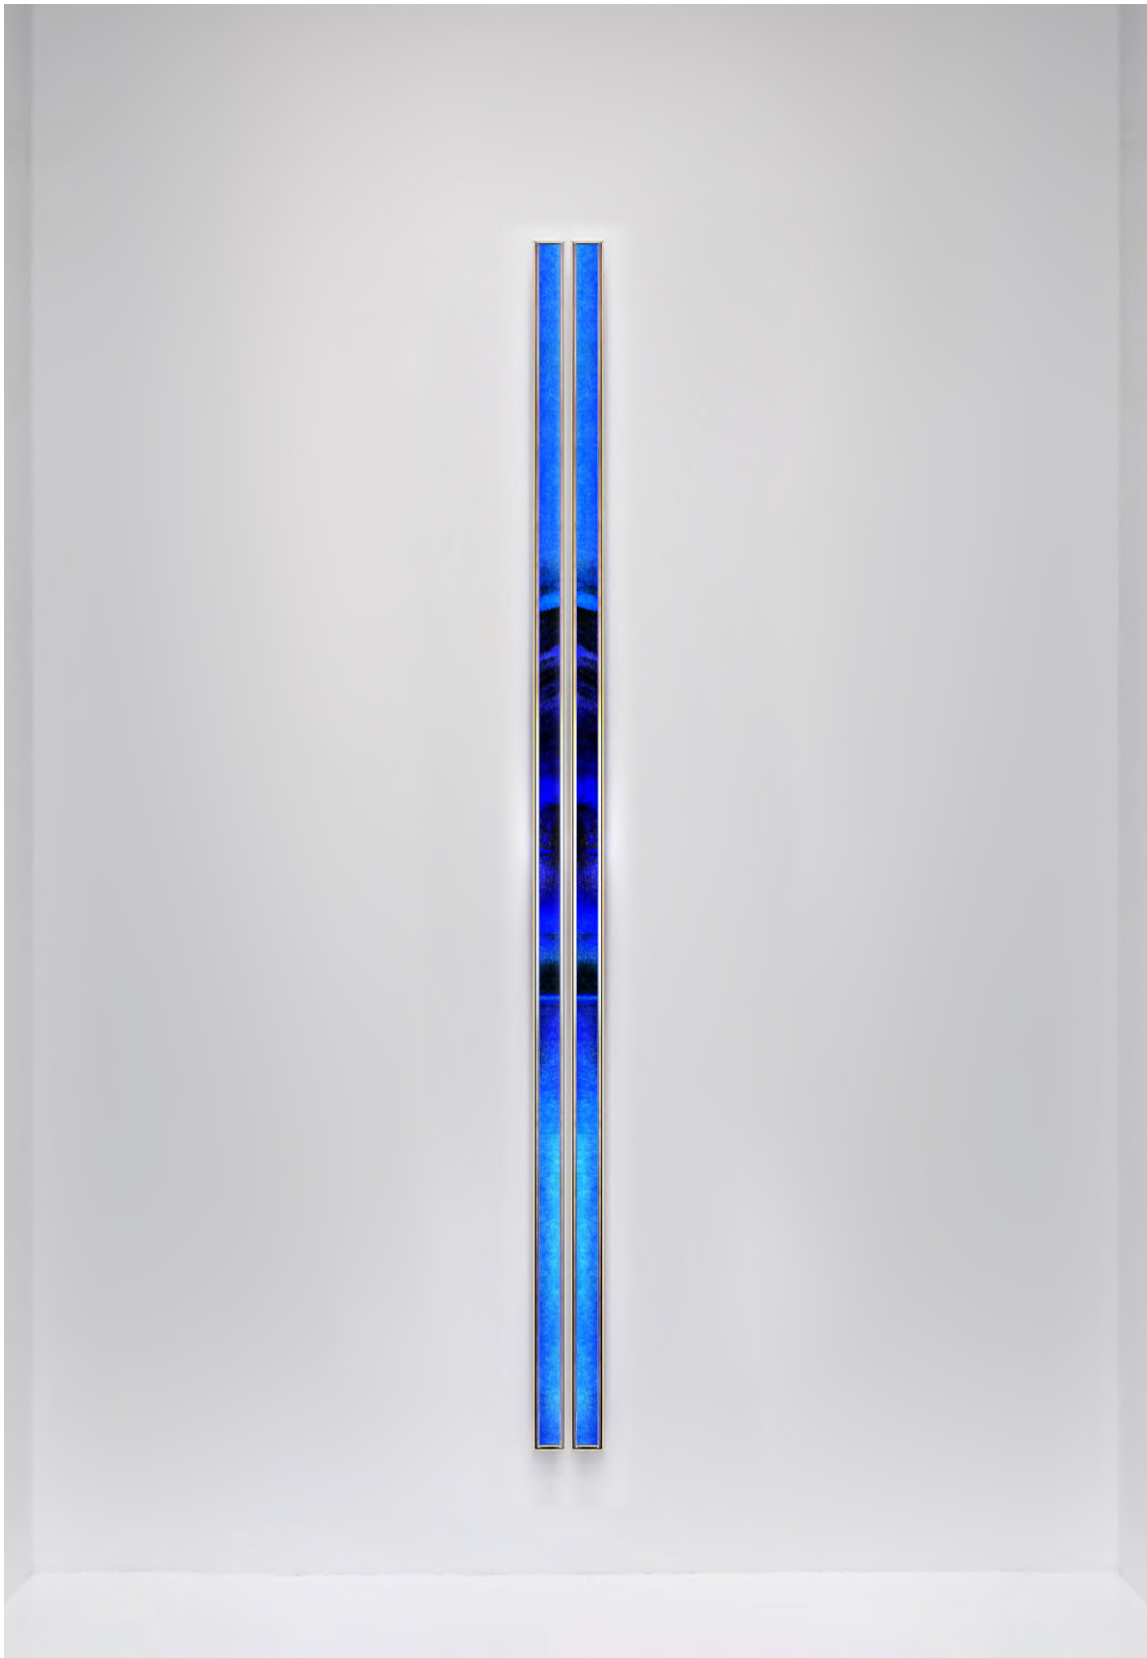

## DICHROIC Glass

Studio Paris 2021

« Modern Dichroic Glass is available as a result of materials research carried out by **NASA** »

View 1

View 2

View 3

**Dichroic Glass** is a **two-tone glass**, with a mirror effect, which changes color depending on the light it reflects.

View 1

**Shopper 2.06** (2024)  
Dichroic Glass, Fine Art Paper, Pigment Print, Frame with 22K Gold Leaf  
40 x 30 cm = (3 Editions) **5 800 €**  
+ 2 EA

View 2

**Shopper 2.06 (2024)**  
Dichroic Glass, Fine Art Paper, Pigment Print, Frame with 22K Gold Leaf  
40 x 30 cm = (3 Editions) **5 800 €**  
+ 2 EA

View 2

**Shopper 2.07** (2024)  
Dichroic Glass, Fine Art Paper, Pigment Print, Frame with 22K Gold Leaf  
150 x 120 cm = (3 Editions) **23 000 €**  
+ 2 EA

View 4

**Shopper 2.07** (2024)  
Dichroic Glass, Fine Art Paper, Pigment Print, Frame with 22K Gold Leaf  
150 x 120 cm = (3 Editions) **23 000 €**  
+ 2 EA

View 2

**Shopper 7.03 (2024)**  
Dichroic Glass, Fine Art Paper, Pigment Print, Frame with 22K Gold Leaf  
60 x 60 cm = (3 Editions) **9 000 €**  
+ 2 EA

View 3

**Shopper 7.03 (2024)**  
Dichroic Glass, Fine Art Paper, Pigment Print, Frame with 22K Gold Leaf  
60 x 60 cm = (3 Editions) **9 000 €**  
+ 2 EA