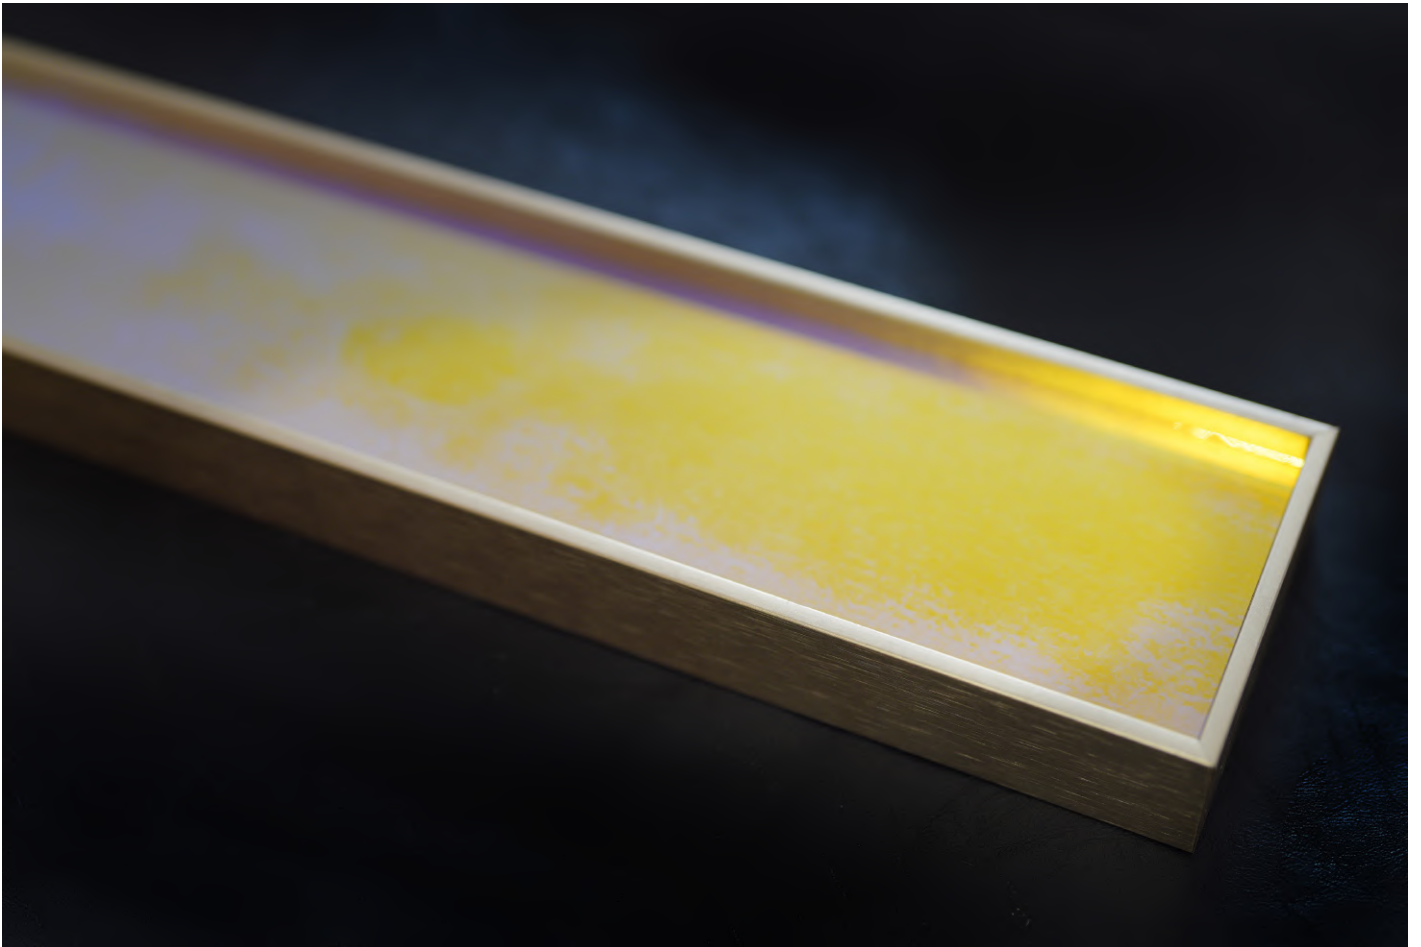

View 3

Totem 1.93 (2024)
Dichroic Glass, Fine Art Paper, Pigment Print, Frame with 22K Gold Leaf
170 x 10 cm = (3 Editions) **11 000 €**
+ 2 EA