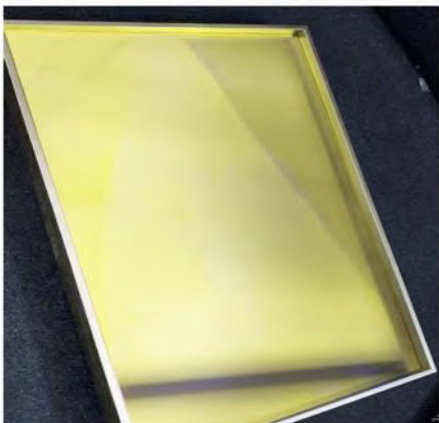

## DICHROIC Glass

Studio Paris 2021

« Modern Dichroic Glass is available as a result of materials research carried out by **NASA** »

View 1

View 2

View 3

**Dichroic Glass** is a **two-tone glass**, with a mirror effect, which changes color depending on the light it reflects.