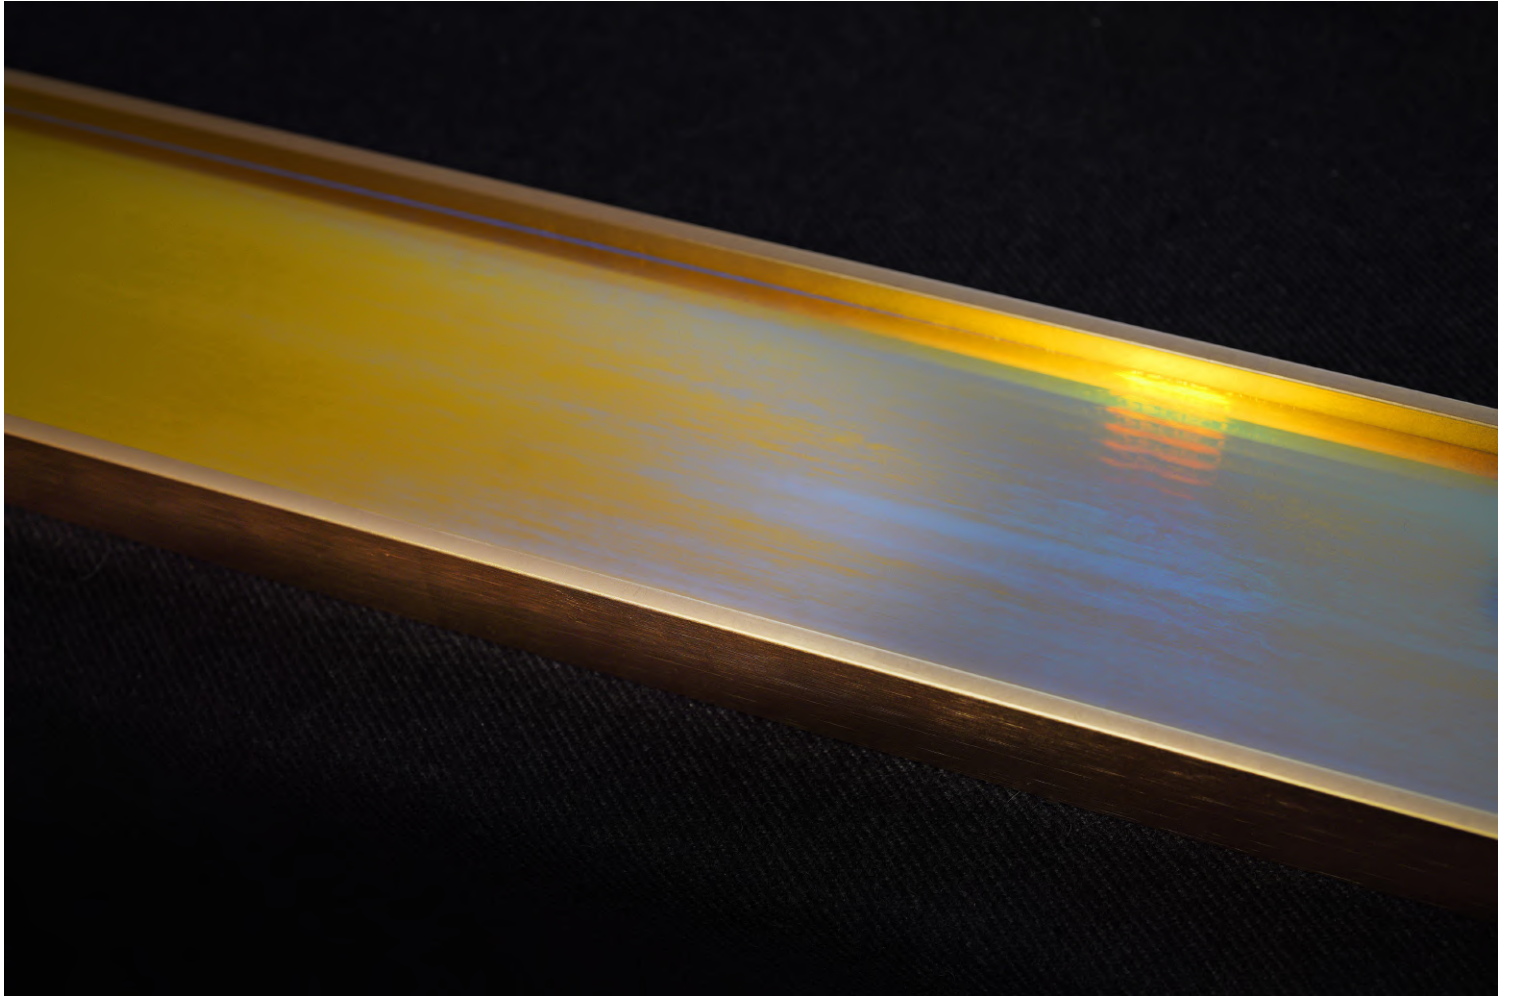

View 2

Totem 3.95 (2024)
Dichroic Glass, Fine Art Paper, Pigment Print, Frame with 22K Gold Leaf
120 x 10 cm = (3 Editions) **6 000 €**
+ 2 EA