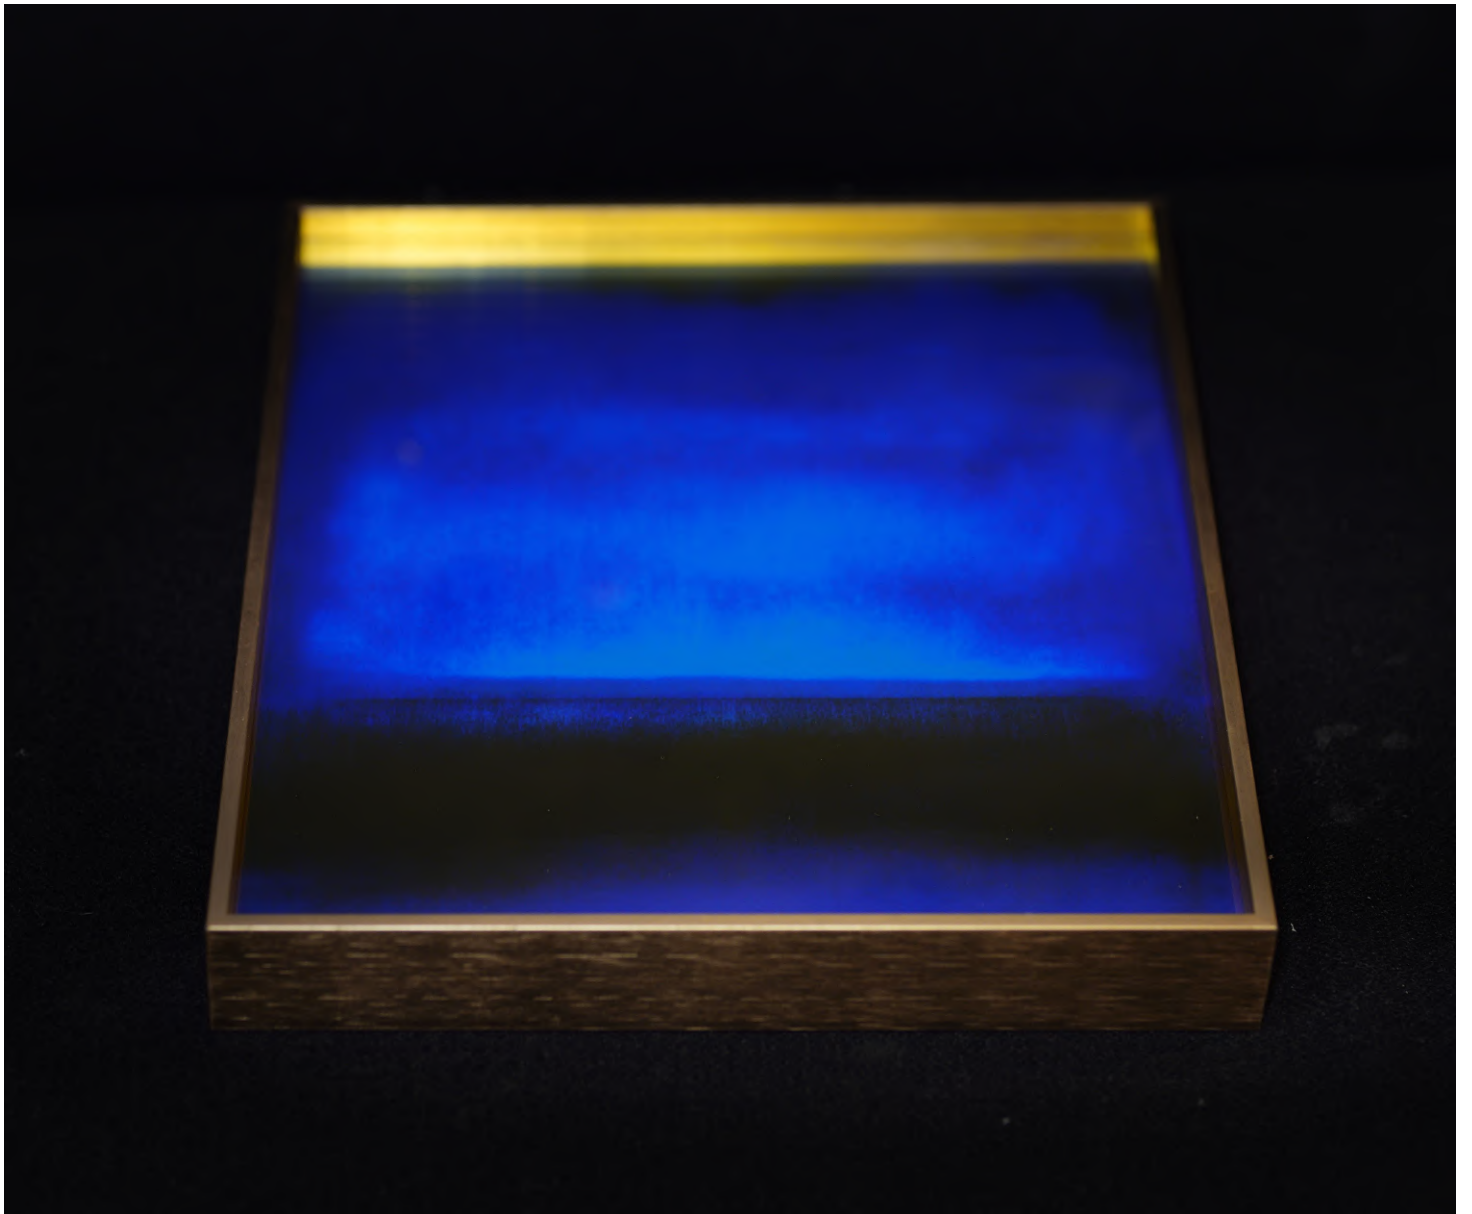

view 2

Dichroic 2.43 (2024)
Dichroic Glass, Fine Art Paper, Pigment Print, Frame with 22K Gold Leaf
30 x 25 cm (3 Editions) **4 800 €**
+ 2 EA