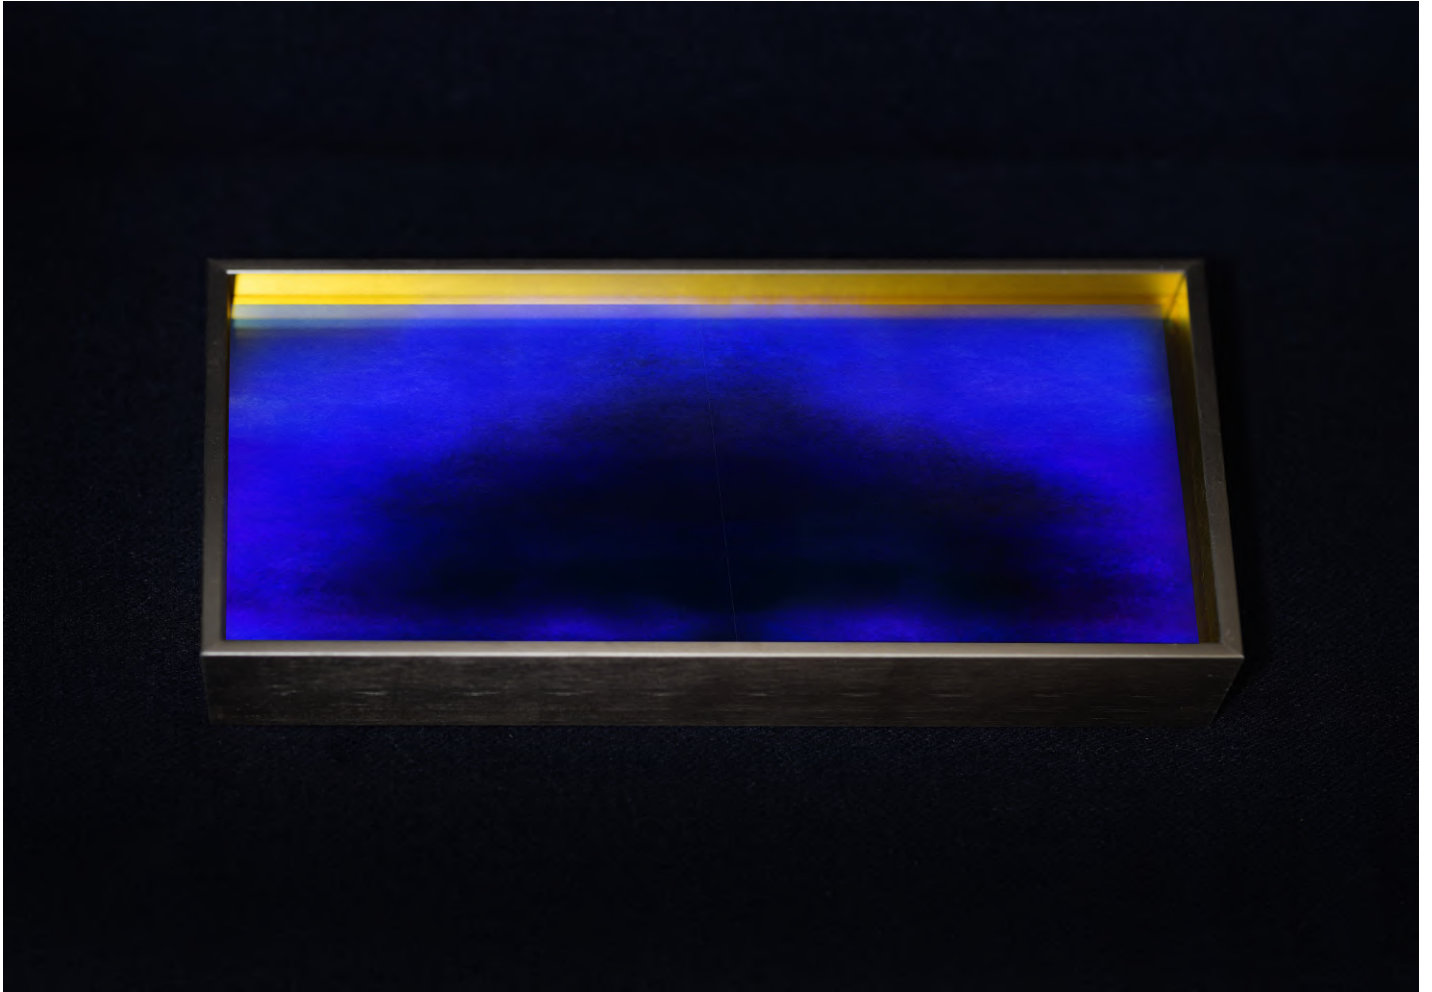

View 2

**Dichroic 2.46** (2024)  
Dichroic Glass, Fine Art Paper, Pigment Print, Frame with 22K Gold Leaf  
25 x 14 cm (3 Editions) **3 500 €**  
+ 2 EA

View 3

**Dichroic 2.46** (2024)  
Dichroic Glass, Fine Art Paper, Pigment Print, Frame with 22K Gold Leaf  
25 x 14 cm (3 Editions) **3 500 €**  
+ 2 EA

View 1

**Dichroic 2.47** (2024)

Dichroic Glass, Fine Art Paper, Pigment Print, Frame with 22K Gold Leaf  
25 x 14 cm (3 Editions) **3 500 €**  
+ 2 EA

View 2

**Dichroic 2.47** (2024)  
Dichroic Glass, Fine Art Paper, Pigment Print, Frame with 22K Gold Leaf  
25 x 14 cm (3 Editions) **3 500 €**  
+ 2 EA