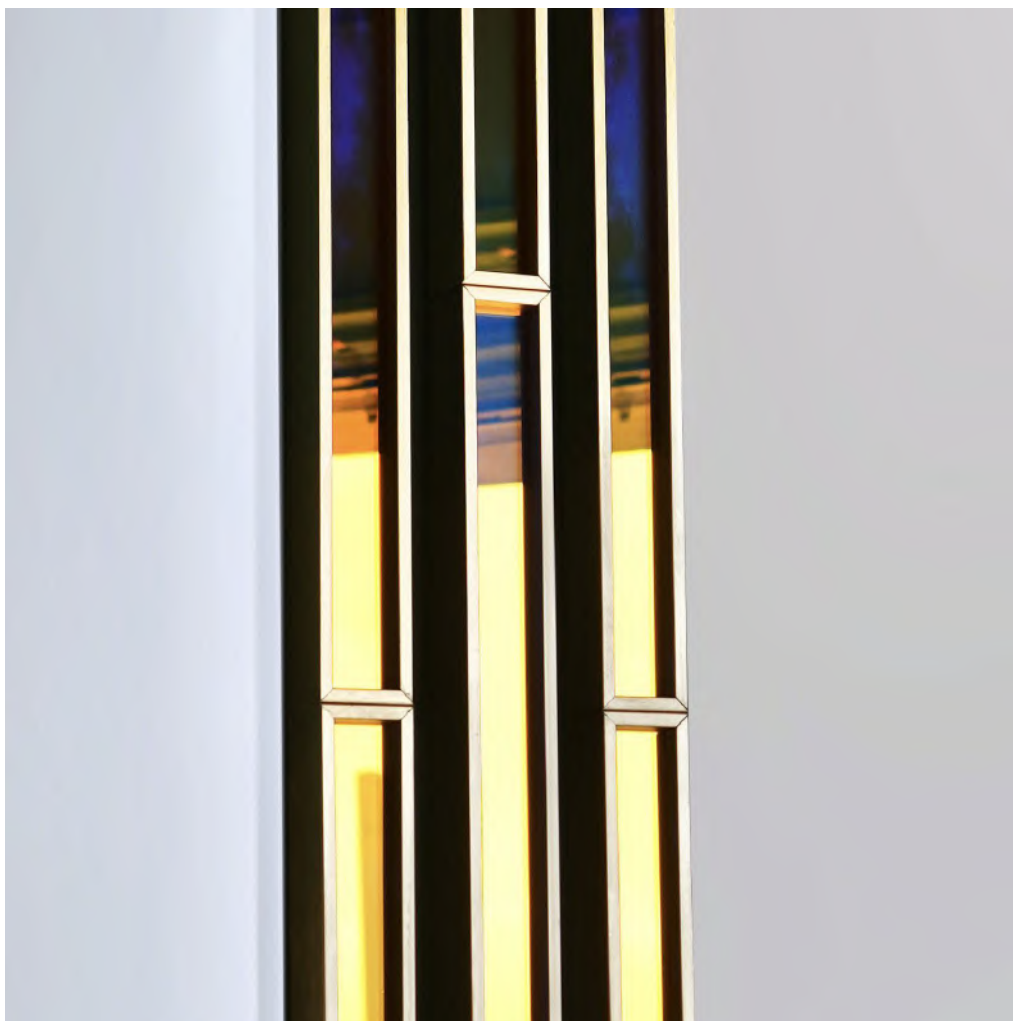

GALERIE
BACQUEVILLE

Cet Obscur Objet Du Desir

T H O M A S   D E V A U X