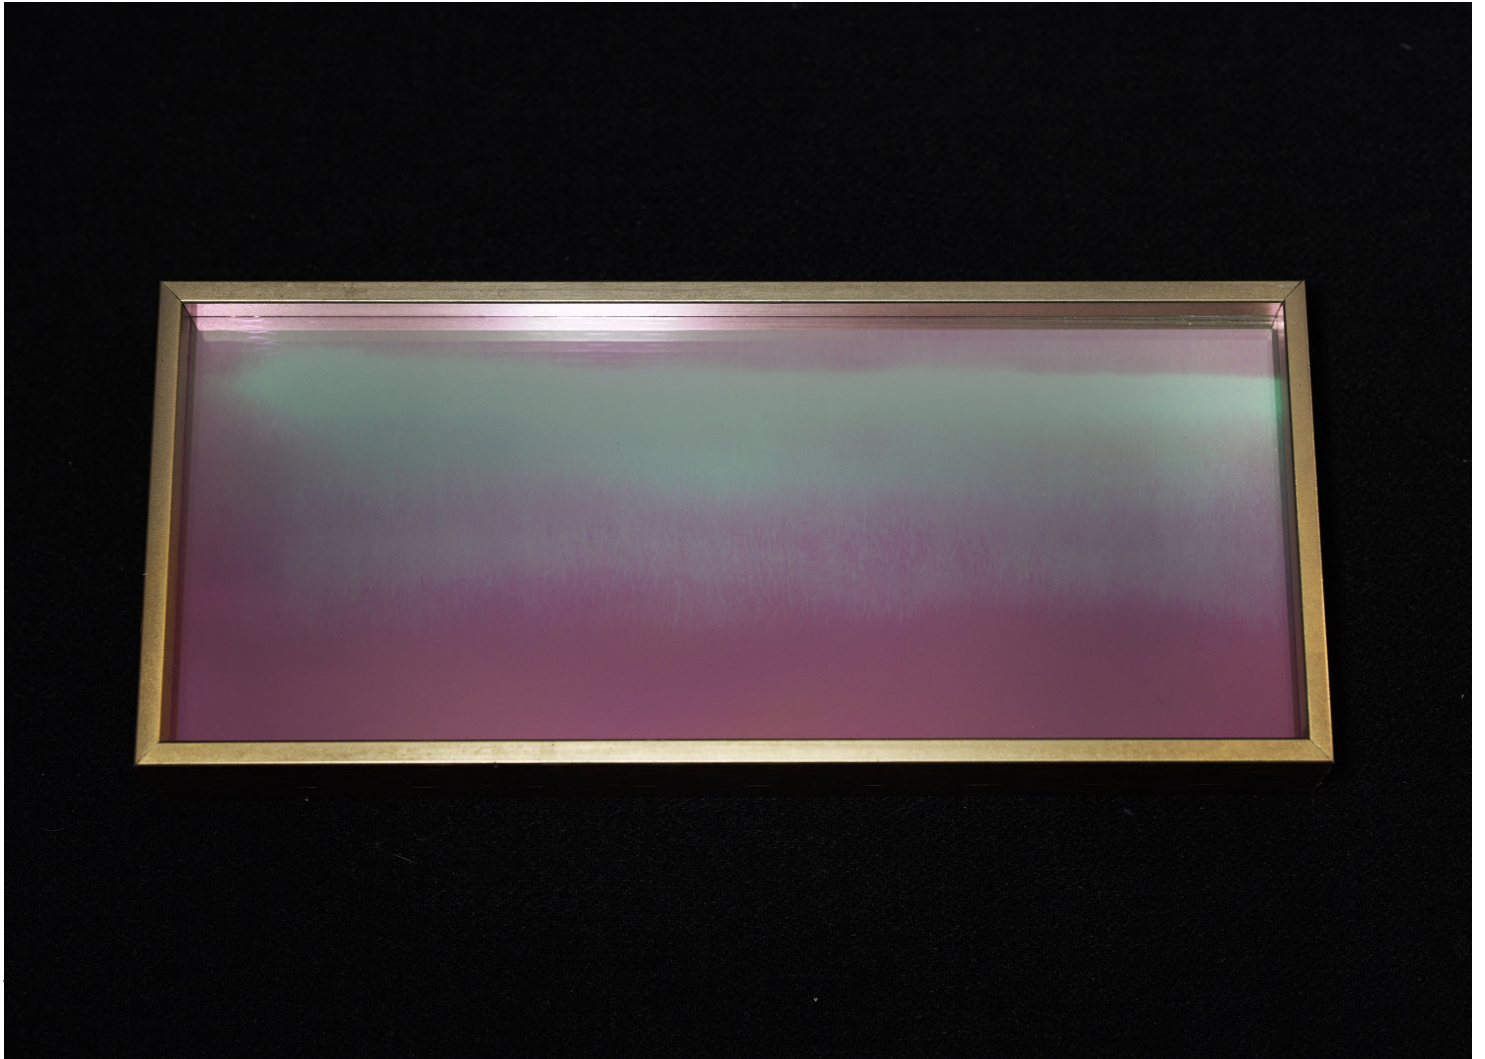

View 1

**Dichroic 2.51** (2024)  
Dichroic Glass, Fine Art Paper, Pigment Print, Frame with 22K Gold Leaf  
25 x 10 cm (3 Editions) **3 000 €**  
+ 2 EA

View 2

**Dichroic 2.51** (2024)  
Dichroic Glass, Fine Art Paper, Pigment Print, Frame with 22K Gold Leaf  
25 x 10 cm (3 Editions) **3 000 €**  
+ 2 EA

View 1

**Dichroic 4.46** (2024)  
Dichroic Glass, Fine Art Paper, Pigment Print, Frame with 22K Gold Leaf  
18 x 13,5 cm (3 Editions) **2 200 €**  
+ 2 EA

View 1

**Dichroic 2.52** (2024)  
Dichroic Glass, Fine Art Paper, Pigment Print, Frame with 22K Gold Leaf  
25 x 10 cm (3 Editions) **3 000 €**  
+ 2 EA