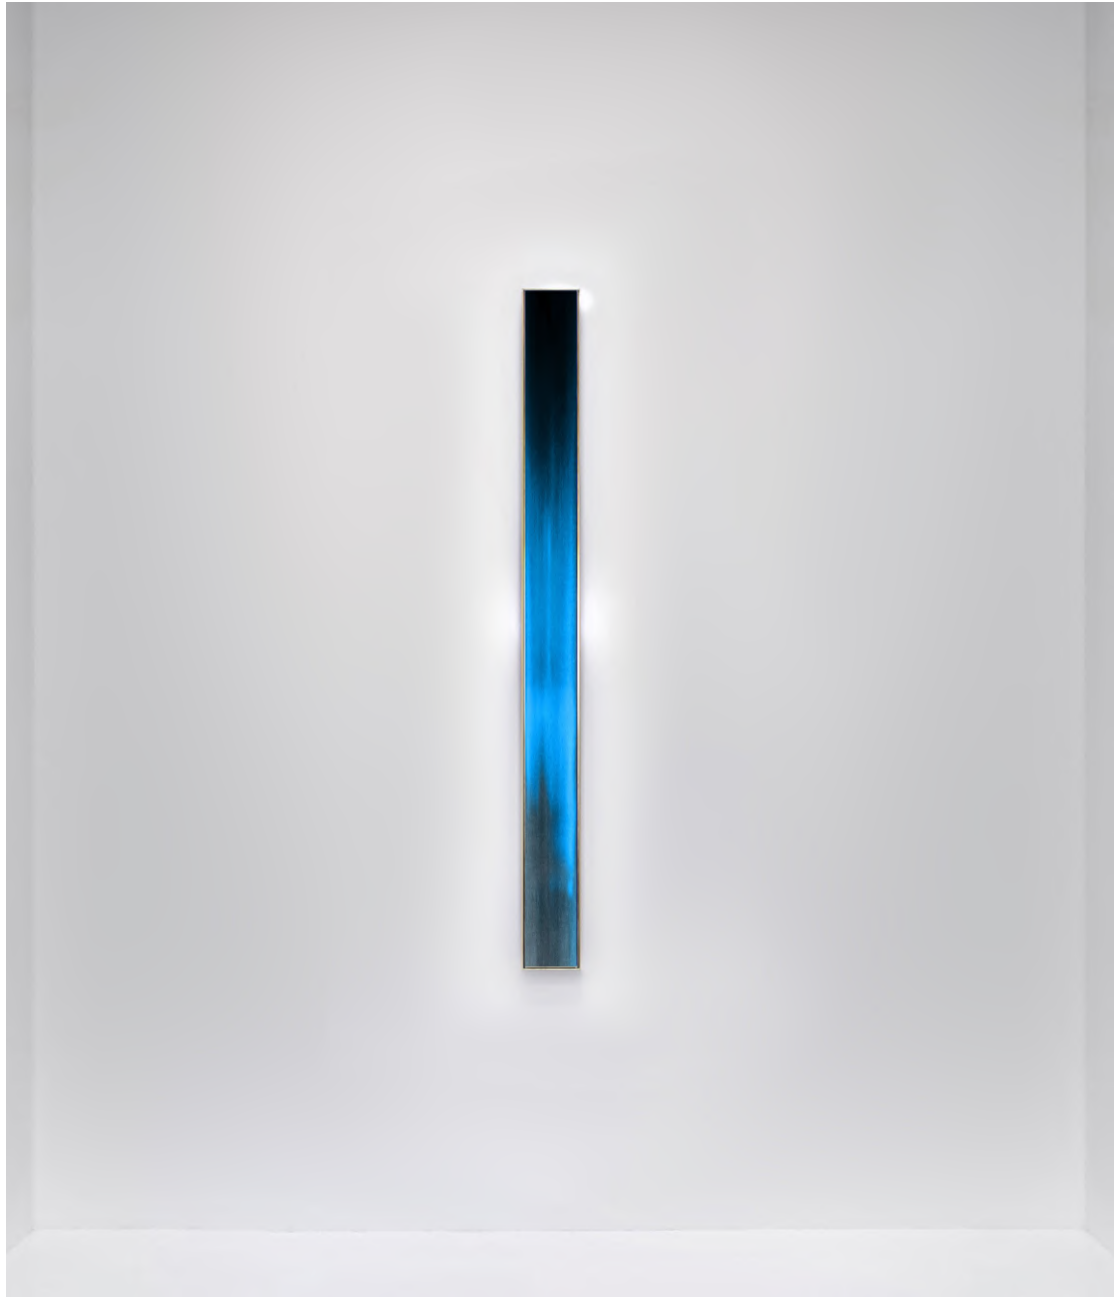

View 3

**Totem 4.47** (2024)  
Dichroic Glass, Fine Art Paper, Pigment Print, Frame with 22K Gold Leaf  
50 x 8 cm = (3 Editions) **4 000 €**  
+ 2 EA

View 1

**Dichroic 2.49** (2024)

Dichroic Glass, Fine Art Paper, Pigment Print, Frame with 22K Gold Leaf  
25 x 10 cm (3 Editions) **3 000 €**  
+ 2 EA

View 2

**Dichroic 2.49** (2024)  
Dichroic Glass, Fine Art Paper, Pigment Print, Frame with 22K Gold Leaf  
25 x 10 cm (3 Editions) **3 000 €**  
+ 2 EA

**View 2**

**Dichroic 2.49** (2024)  
Dichroic Glass, Fine Art Paper, Pigment Print, Frame with 22K Gold Leaf  
25 x 10 cm (3 Editions) **3 000 €**  
+ 2 EA

**View 1**

**Totem 3.95** (2024)  
Dichroic Glass, Fine Art Paper, Pigment Print, Frame with 22K Gold Leaf  
120 x 10 cm = (3 Editions) **6 000 €**  
+ 2 EA

View 2

**Totem 3.95** (2024)  
Dichroic Glass, Fine Art Paper, Pigment Print, Frame with 22K Gold Leaf  
120 x 10 cm = (3 Editions) **6 000 €**  
+ 2 EA