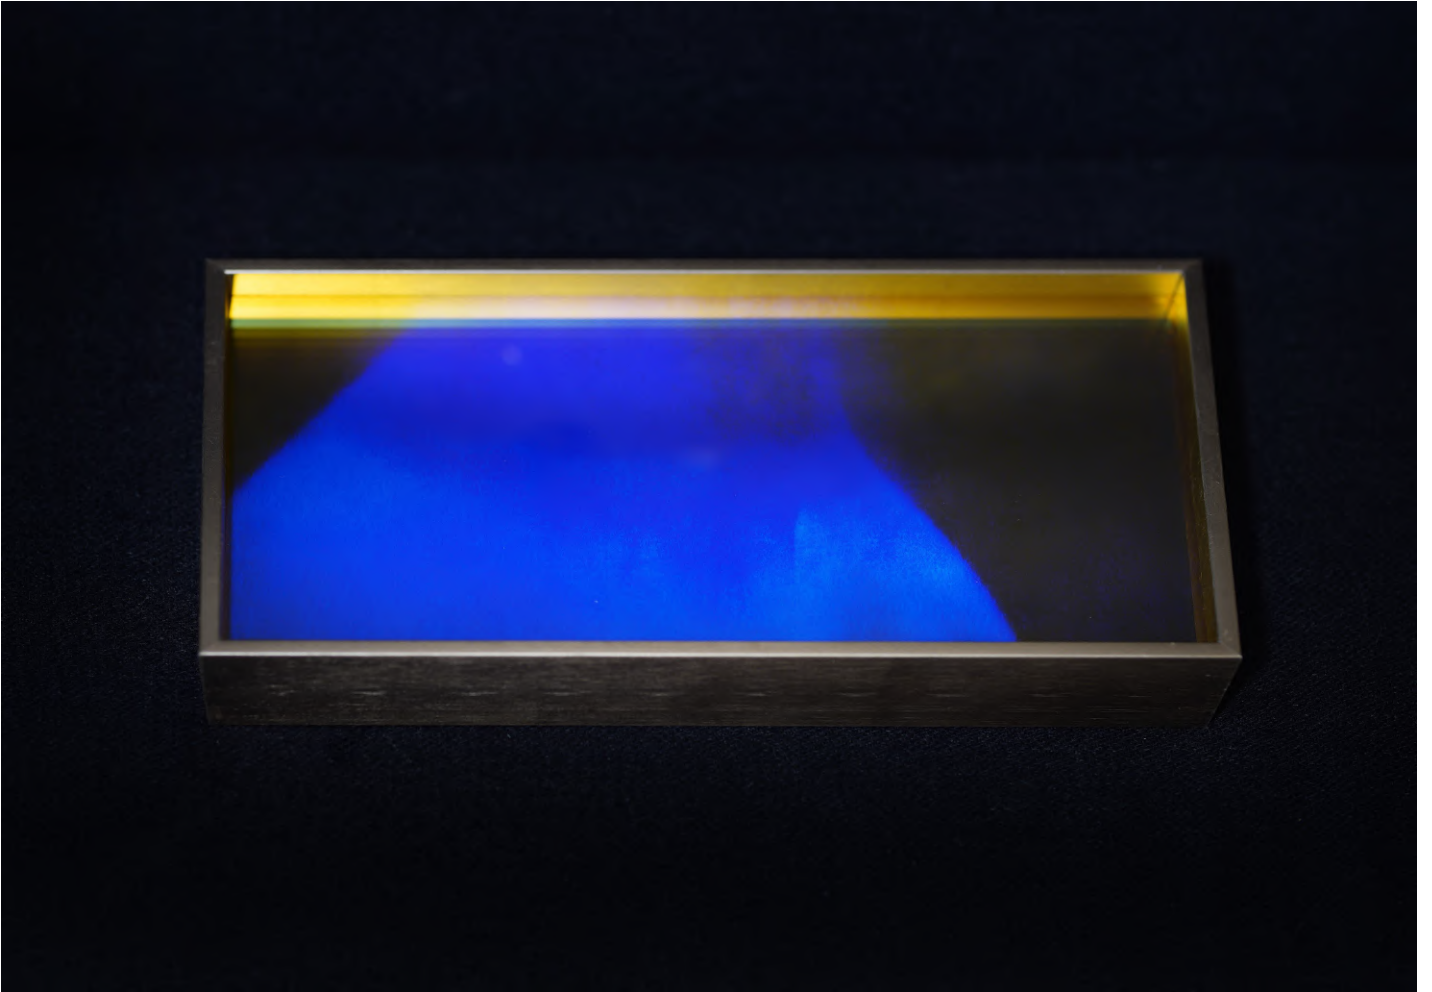

View 2

**Dichroic 2.52** (2024)  
Dichroic Glass, Fine Art Paper, Pigment Print, Frame with 22K Gold Leaf  
25 x 10 cm (3 Editions) **3 000 €**  
+ 2 EA

View 1

**Dichroic 2.46** (2024)  
Dichroic Glass, Fine Art Paper, Pigment Print, Frame with 22K Gold Leaf  
25 x 14 cm (3 Editions) **3 500 €**  
+ 2 EA

View 2

**Dichroic 2.46** (2024)  
Dichroic Glass, Fine Art Paper, Pigment Print, Frame with 22K Gold Leaf  
25 x 14 cm (3 Editions) **3 500 €**  
+ 2 EA

View 3

**Dichroic 2.46** (2024)  
Dichroic Glass, Fine Art Paper, Pigment Print, Frame with 22K Gold Leaf  
25 x 14 cm (3 Editions) **3 500 €**  
+ 2 EA