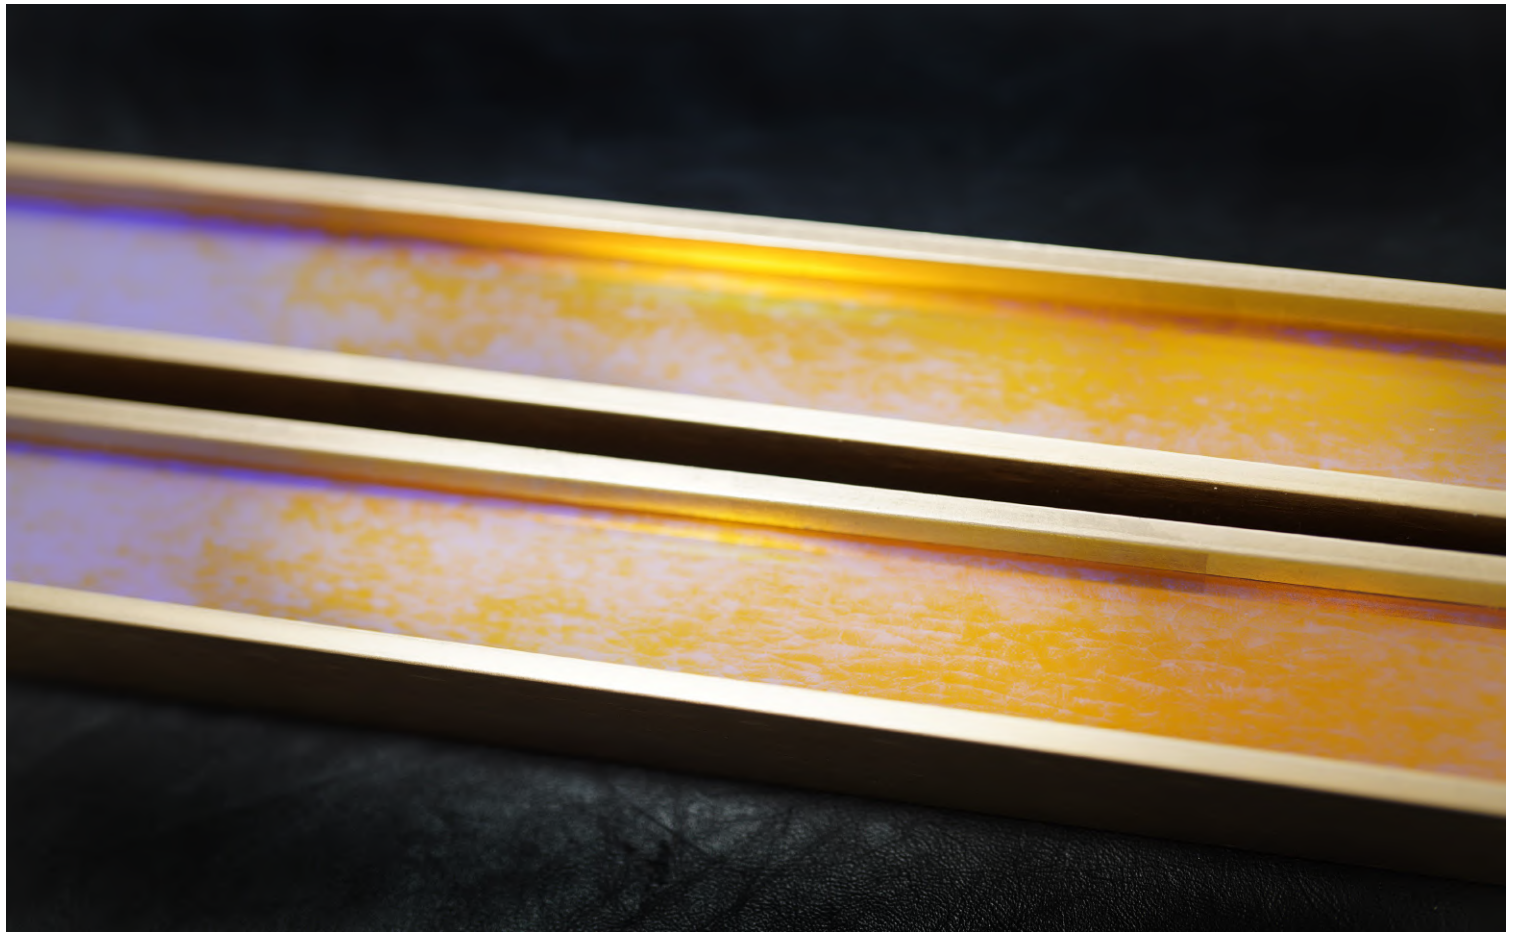

View 3

Totems 1.92 (2024)

Dichroic Glass, Fine Art Paper, Pigment Print, Frame with 22K Gold Leaf
2 totems (en deux parties) de 160 x 4 cm = (3 Editions) **15 000 €**
+ 2 EA