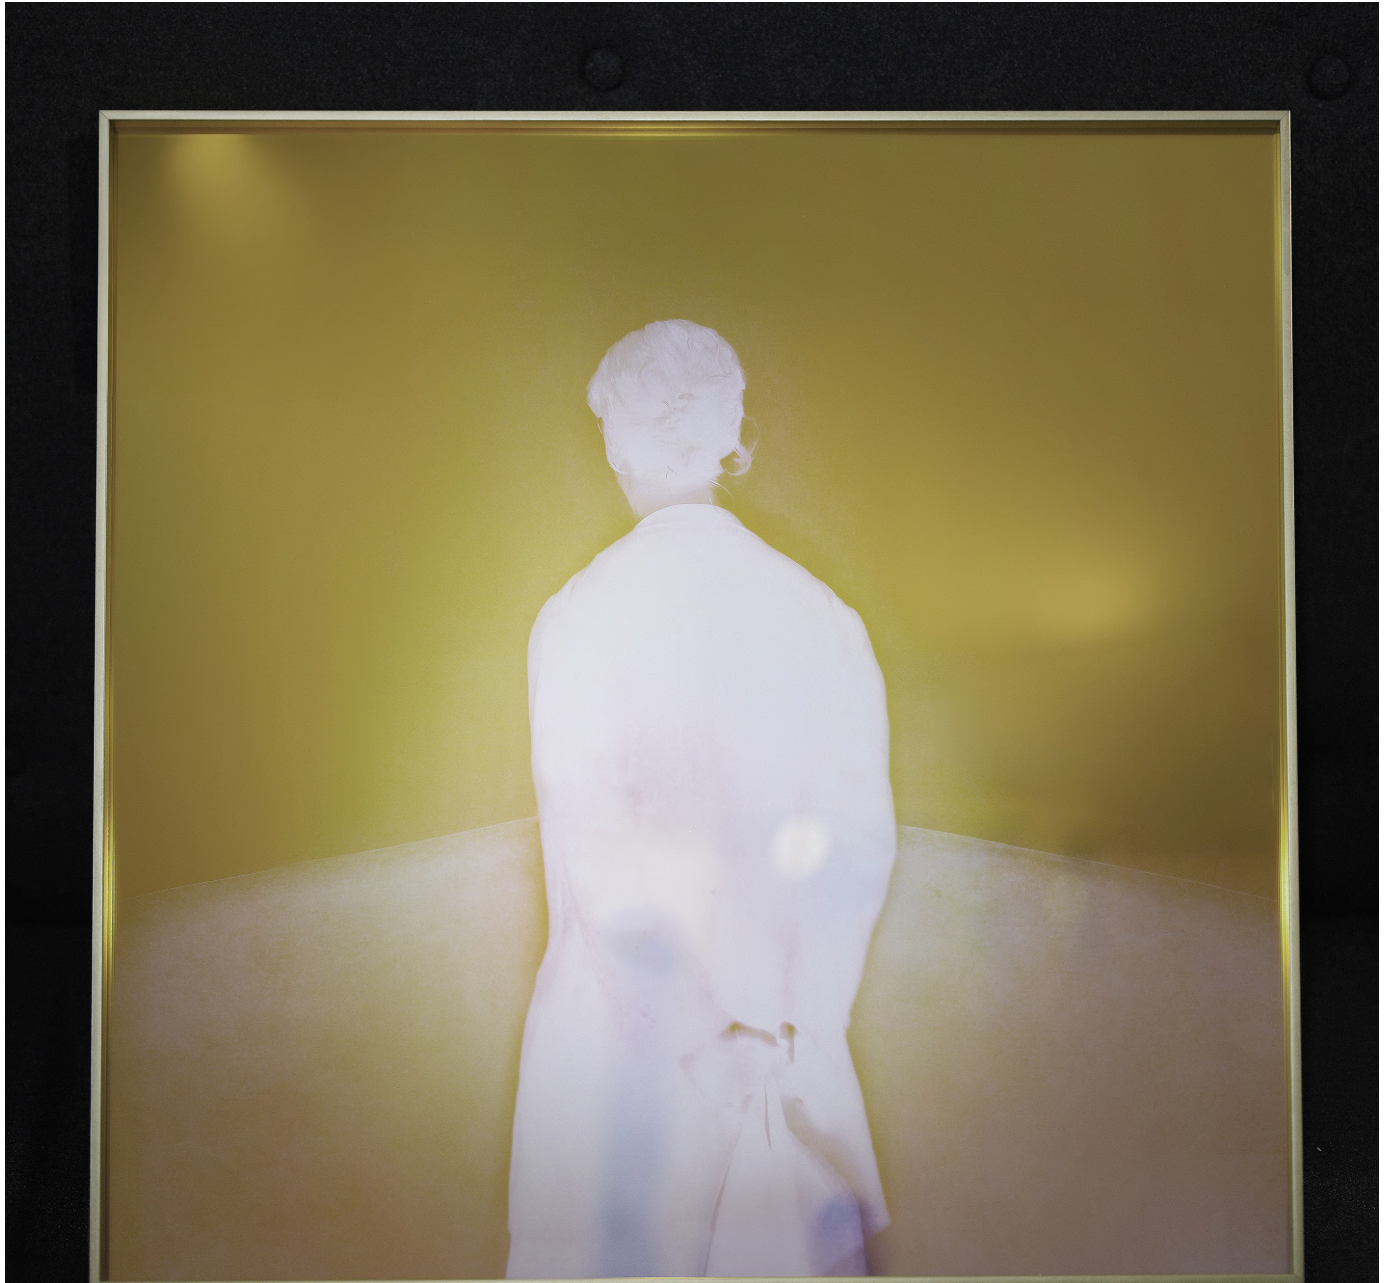

View 2

**Shopper 7.03 (2024)**  
Dichroic Glass, Fine Art Paper, Pigment Print, Frame with 22K Gold Leaf  
60 x 60 cm = (3 Editions) **9 000 €**  
+ 2 EA

View 3

**Shopper 7.03 (2024)**  
Dichroic Glass, Fine Art Paper, Pigment Print, Frame with 22K Gold Leaf  
60 x 60 cm = (3 Editions) **9 000 €**  
+ 2 EA