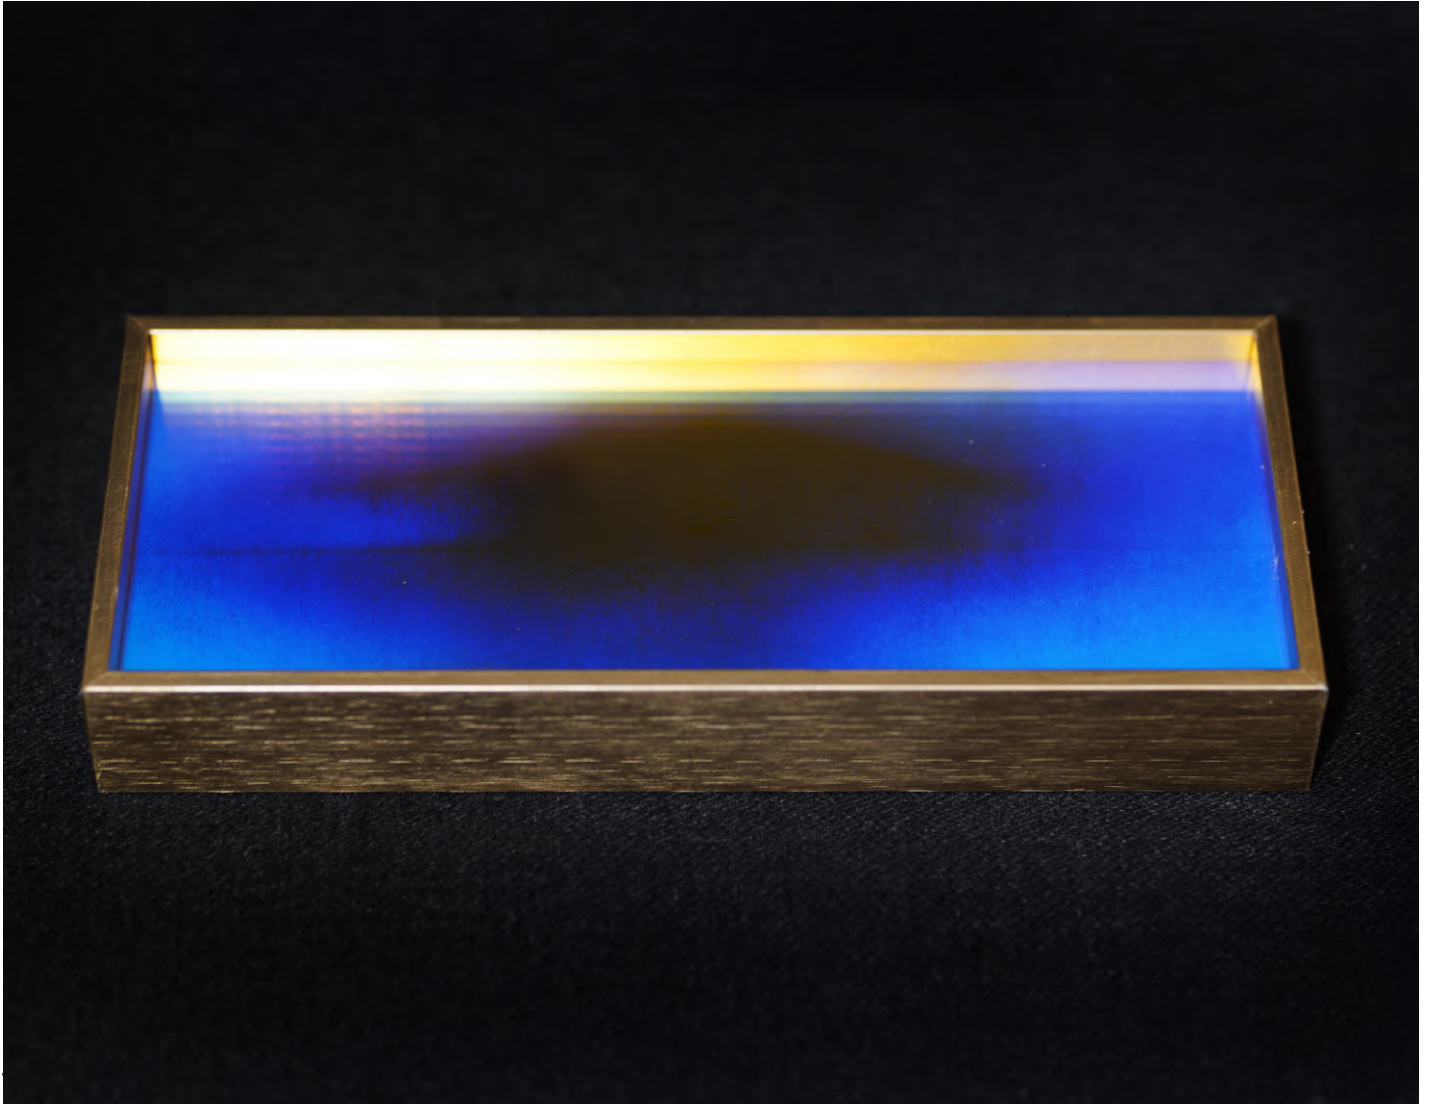

view 2

**Dichroic 2.45** (2024)  
Dichroic Glass, Fine Art Paper, Pigment Print, Frame with 22K Gold Leaf  
25 x 22 cm (3 Editions) **3 800 €**  
+ 2 EA

View 1

**Dichroic 2.48** (2024)  
Dichroic Glass, Fine Art Paper, Pigment Print, Frame with 22K Gold Leaf  
25 x 10 cm (3 Editions) **3 000 €**  
+ 2 EA

View 2

**Dichroic 2.48** (2024)  
Dichroic Glass, Fine Art Paper, Pigment Print, Frame with 22K Gold Leaf  
25 x 10 cm (3 Editions) **3 000 €**  
+ 2 EA

View 3

**Dichroic 2.48** (2024)

Dichroic Glass, Fine Art Paper, Pigment Print, Frame with 22K Gold Leaf  
25 x 10 cm (3 Editions) **3 000 €**  
+ 2 EA