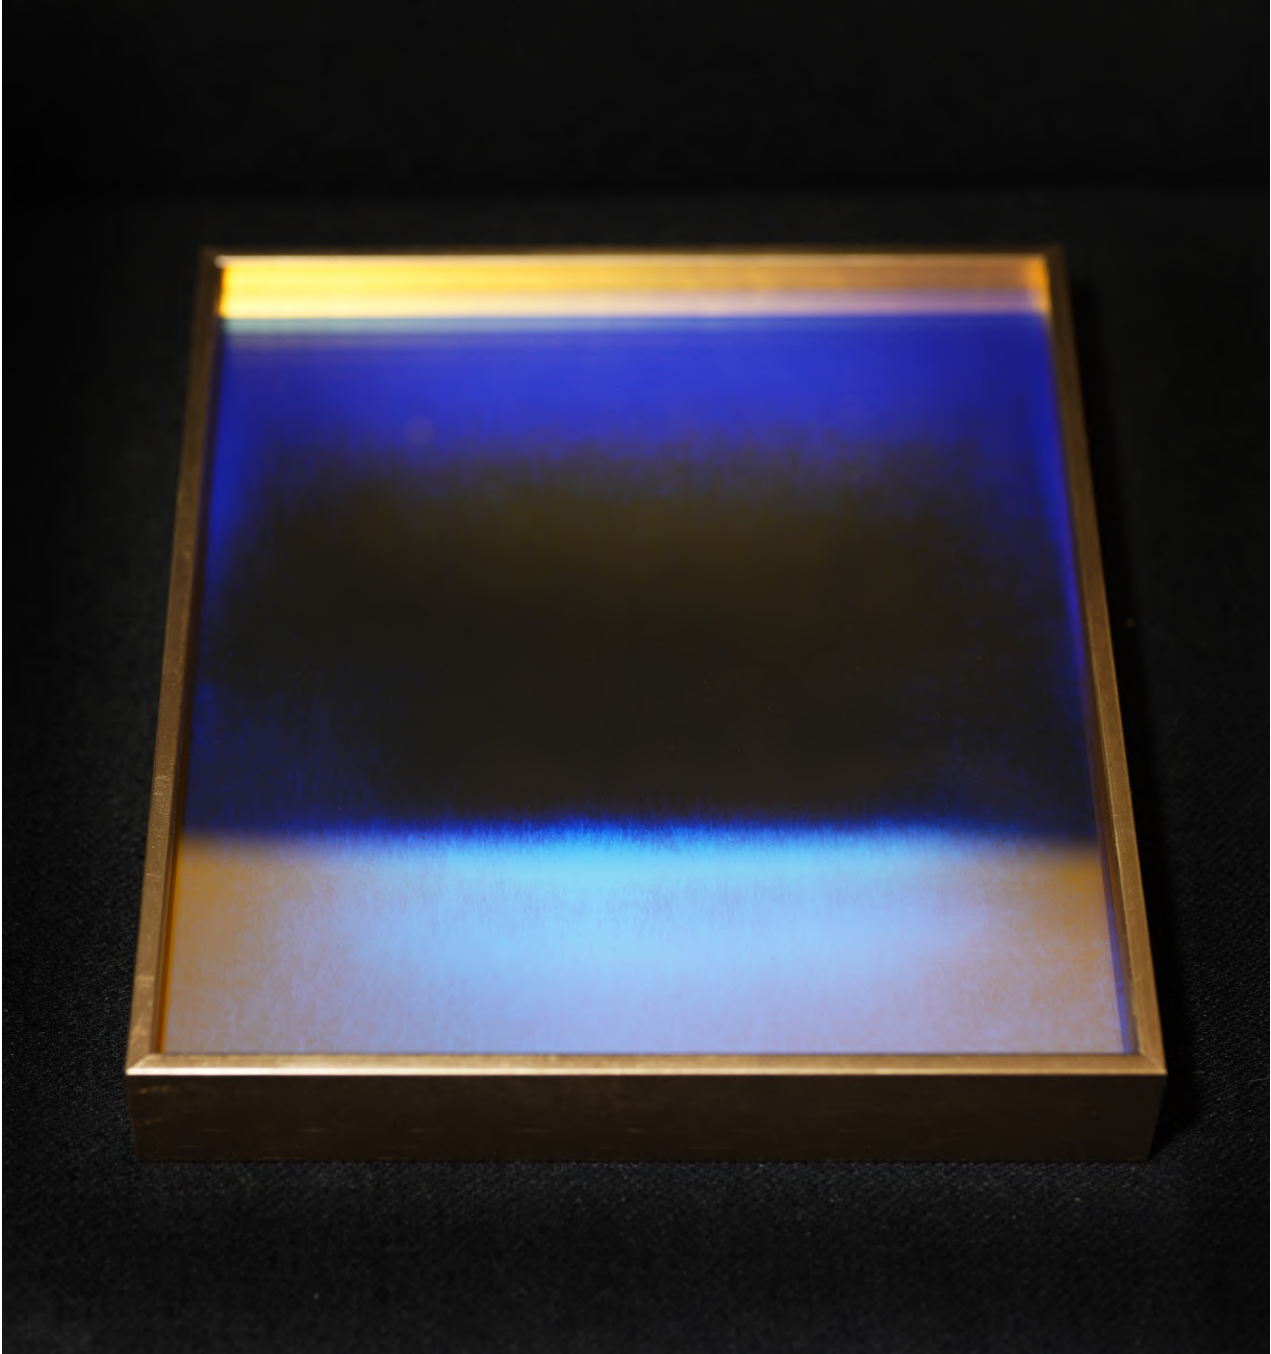

## DICHROIC Glass

Studio Paris 2021

« Modern Dichroic Glass is available as a result of materials research carried out by **NASA** »

View 1

View 2

View 3

**Dichroic Glass** is a **two-tone glass**, with a mirror effect, which changes color depending on the light it reflects.

view 1

**Dichroic 2.43** (2024)  
Dichroic Glass, Fine Art Paper, Pigment Print, Frame with 22K Gold Leaf  
30 x 25 cm (3 Editions) **4 800 €**  
+ 2 EA

view 2

**Dichroic 2.43** (2024)  
Dichroic Glass, Fine Art Paper, Pigment Print, Frame with 22K Gold Leaf  
30 x 25 cm (3 Editions) **4 800 €**  
+ 2 EA

view 3

**Dichroic 2.43** (2024)  
Dichroic Glass, Fine Art Paper, Pigment Print, Frame with 22K Gold Leaf  
30 x 25 cm (3 Editions) **4 800 €**  
+ 2 EA

view 1

**Dichroic 2.45** (2024)  
Dichroic Glass, Fine Art Paper, Pigment Print, Frame with 22K Gold Leaf  
25 x 22 cm (3 Editions) **3 800 €**  
+ 2 EA