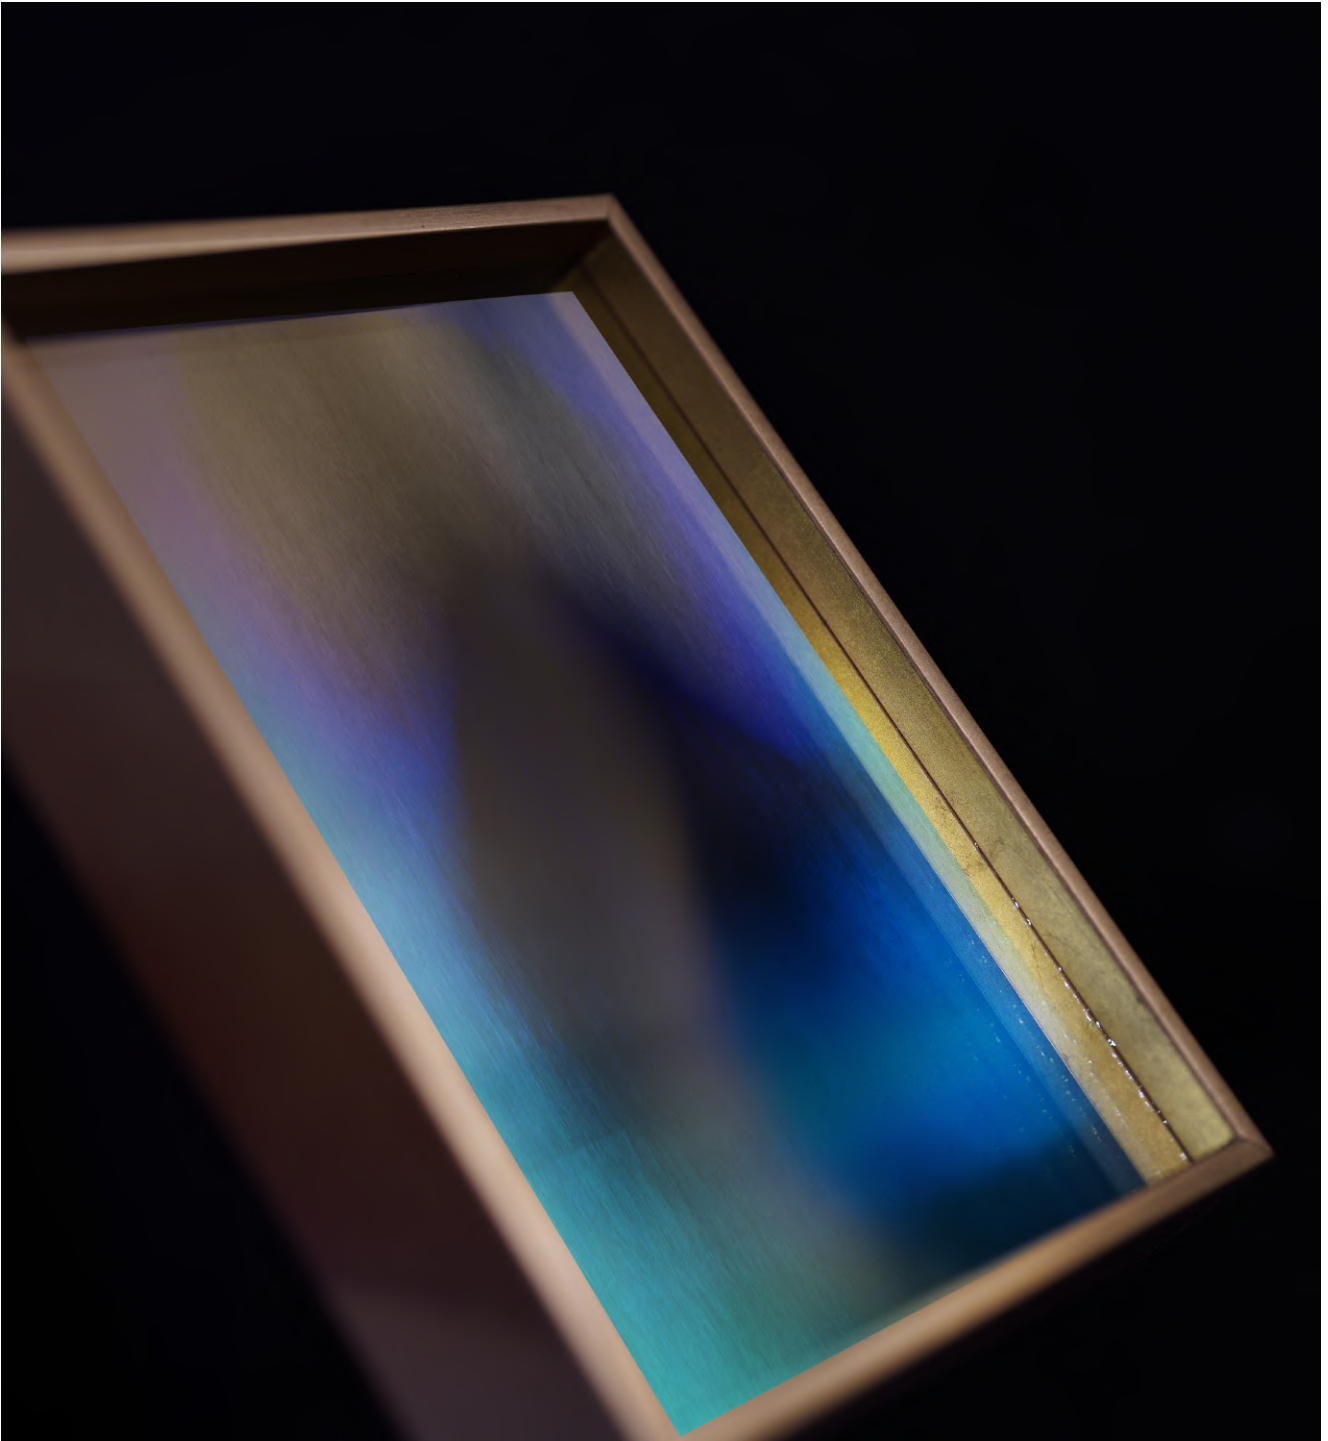

view 2

**Dichroic 2.45** (2024)  
Dichroic Glass, Fine Art Paper, Pigment Print, Frame with 22K Gold Leaf  
25 x 22 cm (3 Editions) **3 800 €**  
+ 2 EA

View 1

**Dichroic 2.48** (2024)  
Dichroic Glass, Fine Art Paper, Pigment Print, Frame with 22K Gold Leaf  
25 x 10 cm (3 Editions) **3 000 €**  
+ 2 EA

View 2

**Dichroic 2.48** (2024)  
Dichroic Glass, Fine Art Paper, Pigment Print, Frame with 22K Gold Leaf  
25 x 10 cm (3 Editions) **3 000 €**  
+ 2 EA

View 3

**Dichroic 2.48** (2024)

Dichroic Glass, Fine Art Paper, Pigment Print, Frame with 22K Gold Leaf  
25 x 10 cm (3 Editions) **3 000 €**  
+ 2 EA

View 1

**Dichroic 4.45** (2024)  
Dichroic Glass, Fine Art Paper, Pigment Print, Frame with 22K Gold Leaf  
18 x 13,5 cm (3 Editions) **2 200 €**  
+ 2 EA

View 2

**Dichroic 4.45** (2024)  
Dichroic Glass, Fine Art Paper, Pigment Print, Frame with 22K Gold Leaf  
18 x 13,5 cm (3 Editions) **2 200 €**  
+ 2 EA

View 1

**Dichroic 2.51** (2024)  
Dichroic Glass, Fine Art Paper, Pigment Print, Frame with 22K Gold Leaf  
25 x 10 cm (3 Editions) **3 000 €**  
+ 2 EA

View 2

**Dichroic 2.51** (2024)  
Dichroic Glass, Fine Art Paper, Pigment Print, Frame with 22K Gold Leaf  
25 x 10 cm (3 Editions) **3 000 €**  
+ 2 EA