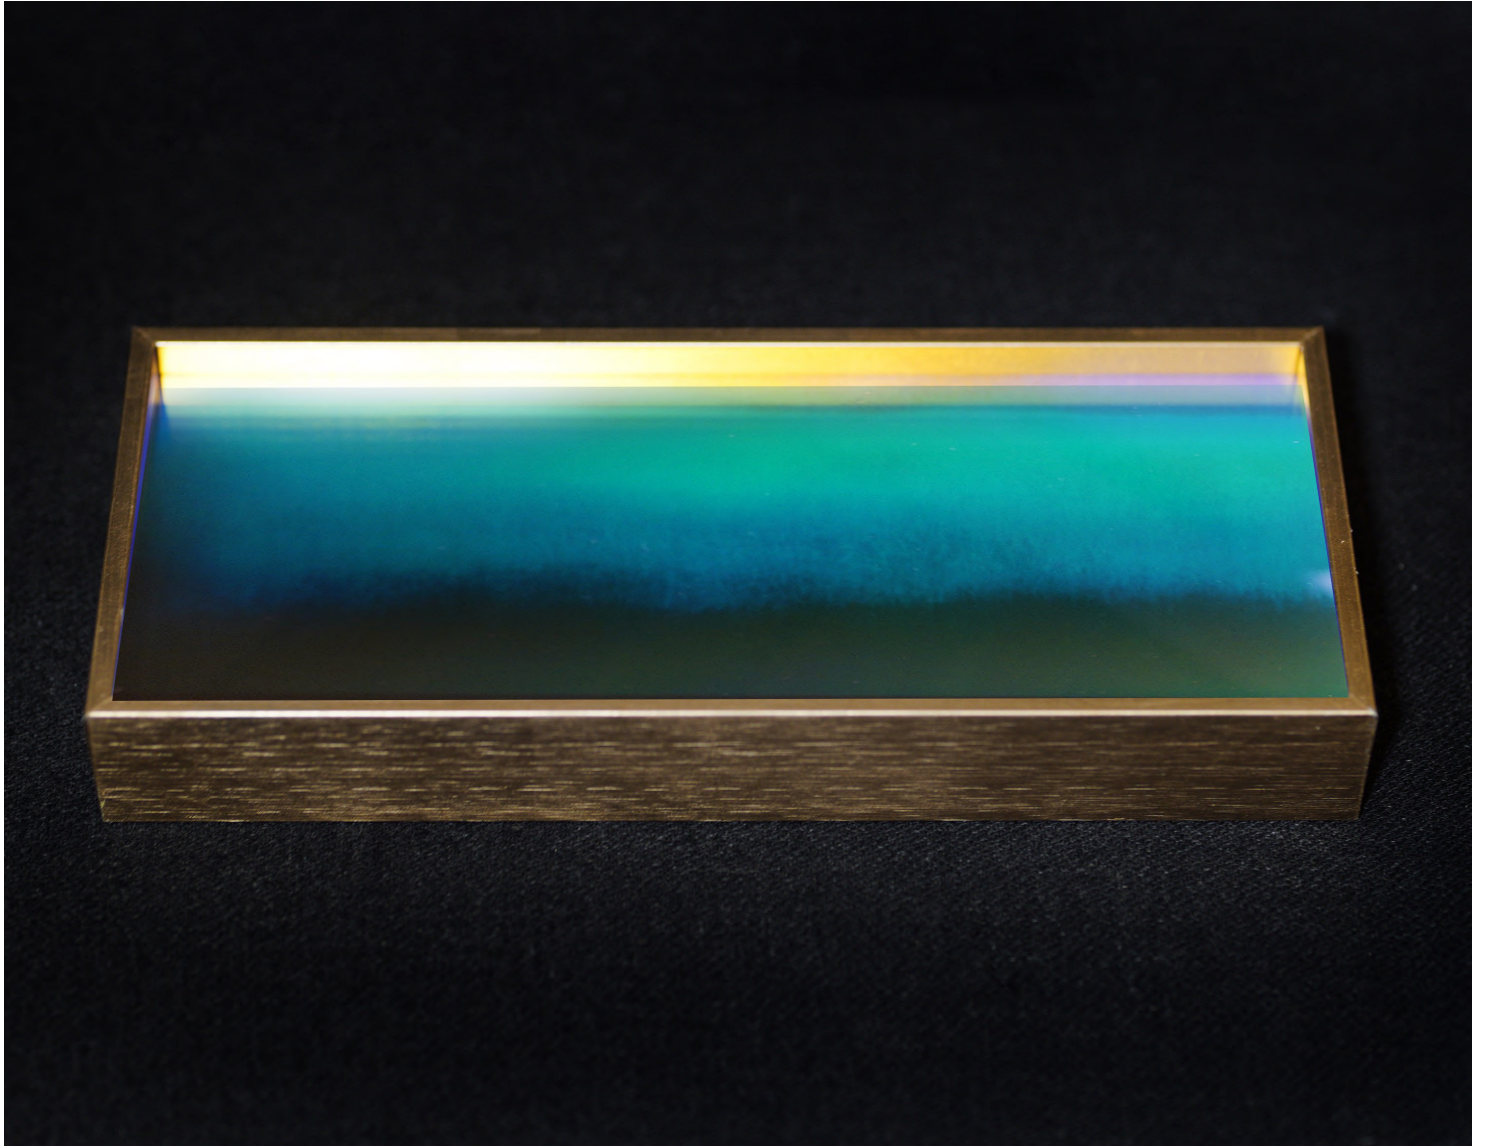

View 1

**Dichroic 2.51** (2024)  
Dichroic Glass, Fine Art Paper, Pigment Print, Frame with 22K Gold Leaf  
25 x 10 cm (3 Editions) **3 000 €**  
+ 2 EA

View 2

**Dichroic 2.51** (2024)  
Dichroic Glass, Fine Art Paper, Pigment Print, Frame with 22K Gold Leaf  
25 x 10 cm (3 Editions) **3 000 €**  
+ 2 EA

View 1

**Dichroic 4.46** (2024)  
Dichroic Glass, Fine Art Paper, Pigment Print, Frame with 22K Gold Leaf  
18 x 13,5 cm (3 Editions) **2 200 €**  
+ 2 EA

View 1

**Dichroic 2.52** (2024)  
Dichroic Glass, Fine Art Paper, Pigment Print, Frame with 22K Gold Leaf  
25 x 10 cm (3 Editions) **3 000 €**  
+ 2 EA

View 2

**Dichroic 2.52** (2024)  
Dichroic Glass, Fine Art Paper, Pigment Print, Frame with 22K Gold Leaf  
25 x 10 cm (3 Editions) **3 000 €**  
+ 2 EA

View 1

**Dichroic 2.46** (2024)  
Dichroic Glass, Fine Art Paper, Pigment Print, Frame with 22K Gold Leaf  
25 x 14 cm (3 Editions) **3 500 €**  
+ 2 EA