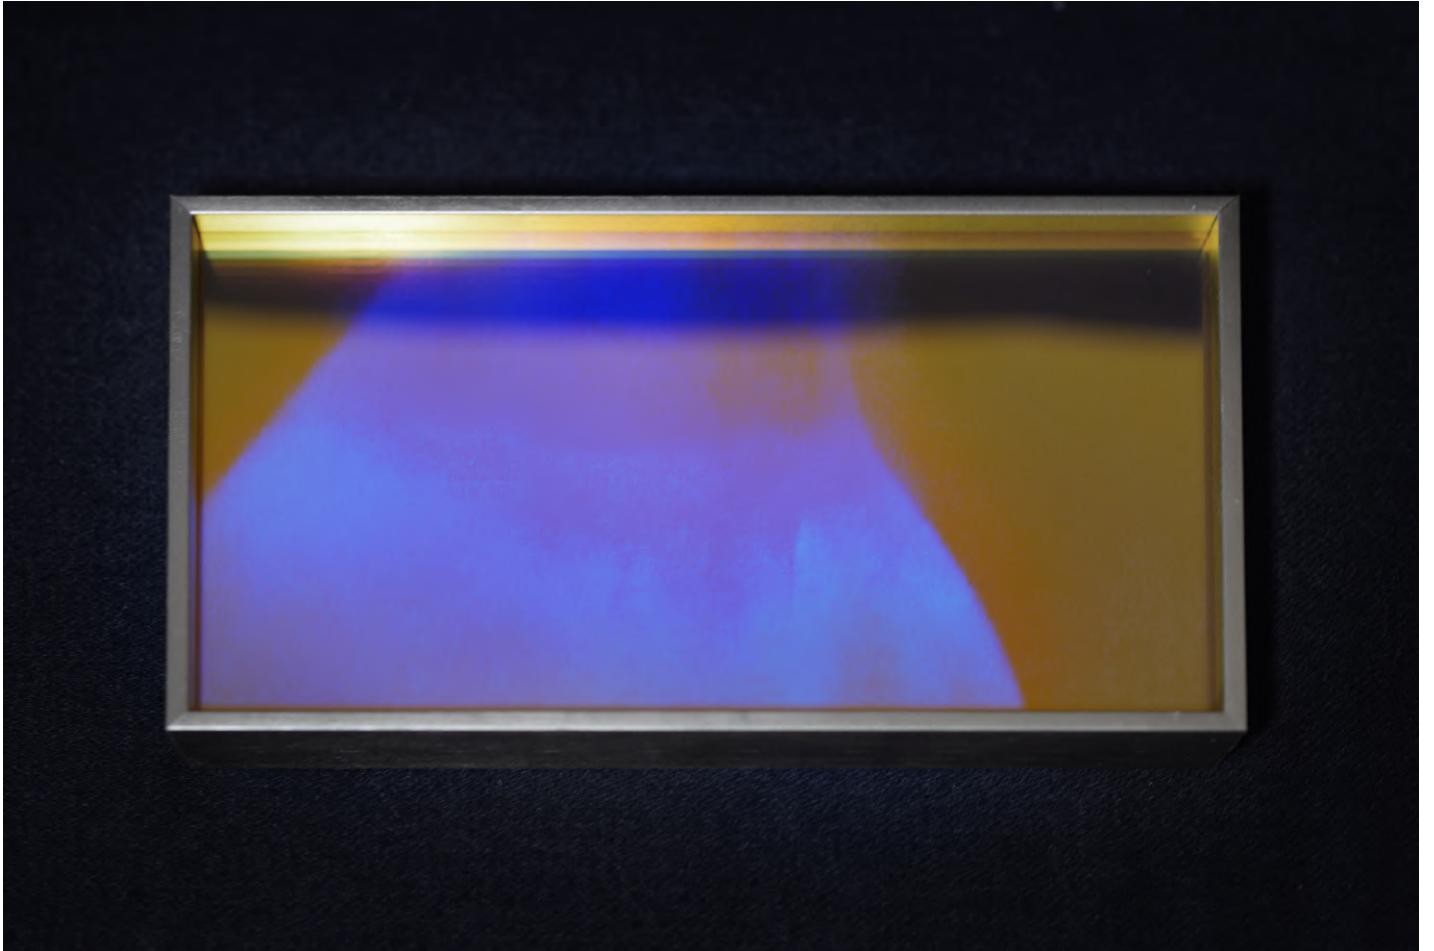

View 3

Dichroic 2.46 (2024)
Dichroic Glass, Fine Art Paper, Pigment Print, Frame with 22K Gold Leaf
25 x 14 cm (3 Editions) **3 500 €**
+ 2 EA