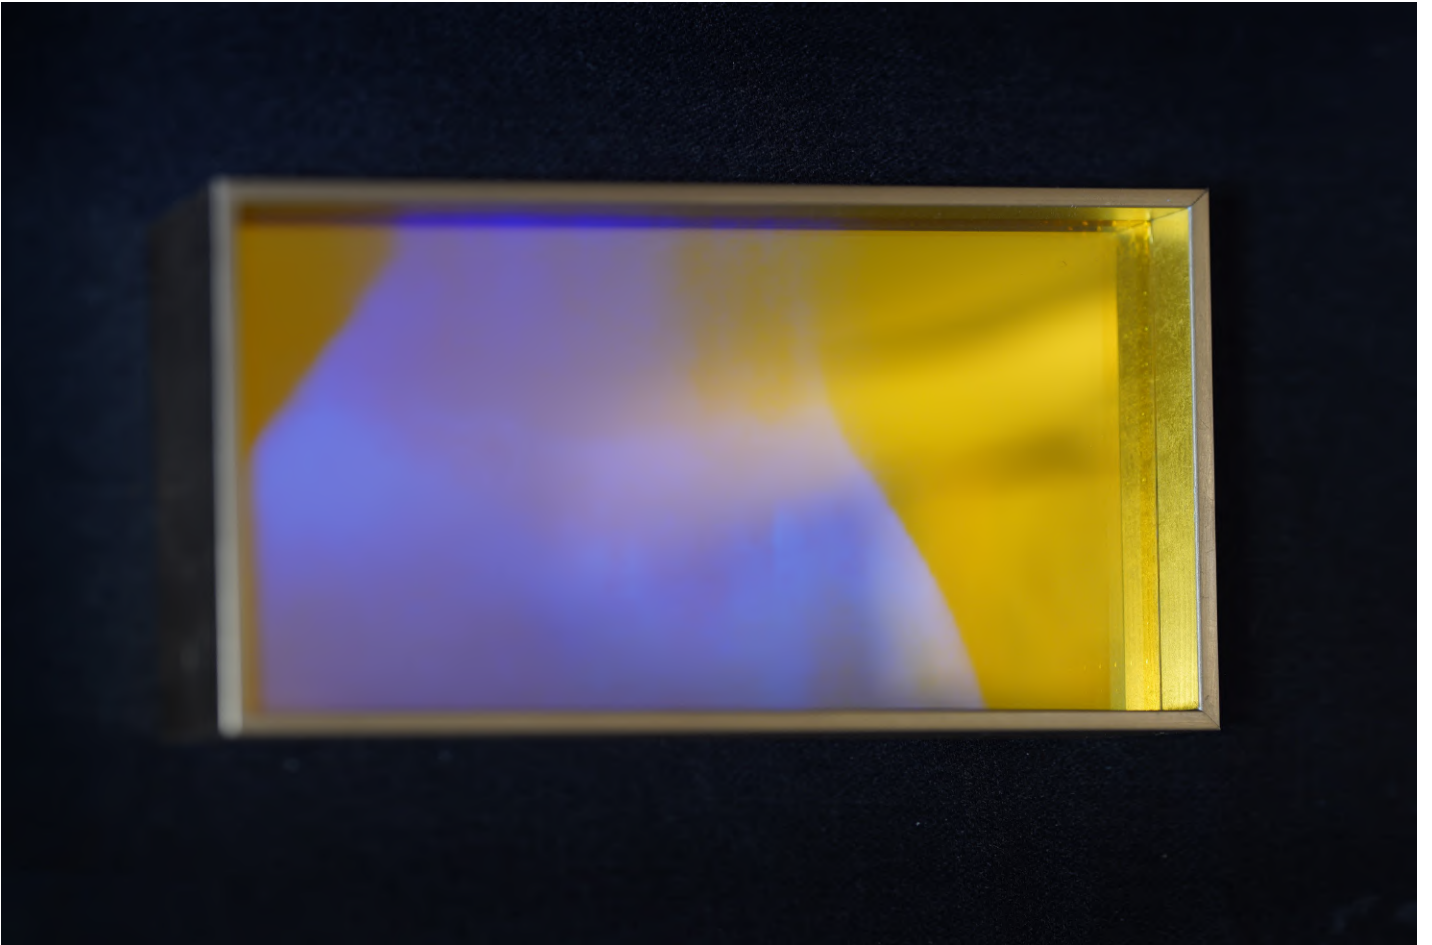

View 1

Dichroic 2.46 (2024)
Dichroic Glass, Fine Art Paper, Pigment Print, Frame with 22K Gold Leaf
25 x 14 cm (3 Editions) **3 500 €**
+ 2 EA