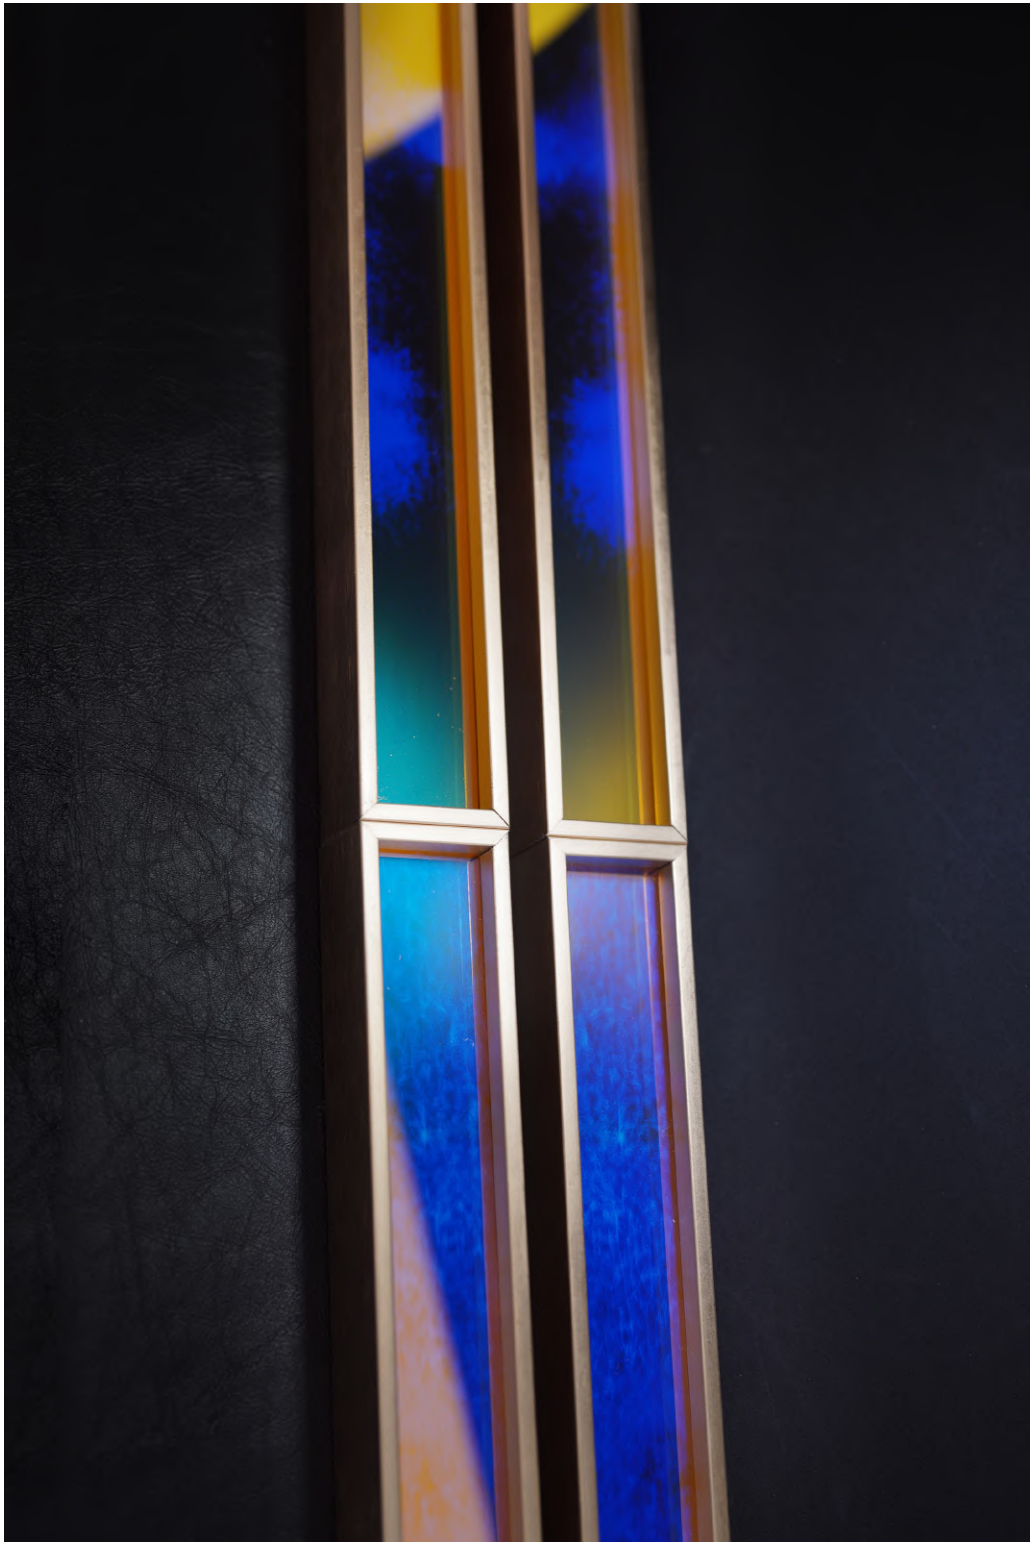

View 4

Totems 1.92 (2024)

Dichroic Glass, Fine Art Paper, Pigment Print, Frame with 22K Gold Leaf
2 totems (en deux parties) de 160 x 4 cm = (3 Editions) **15 000 €**
+ 2 EA