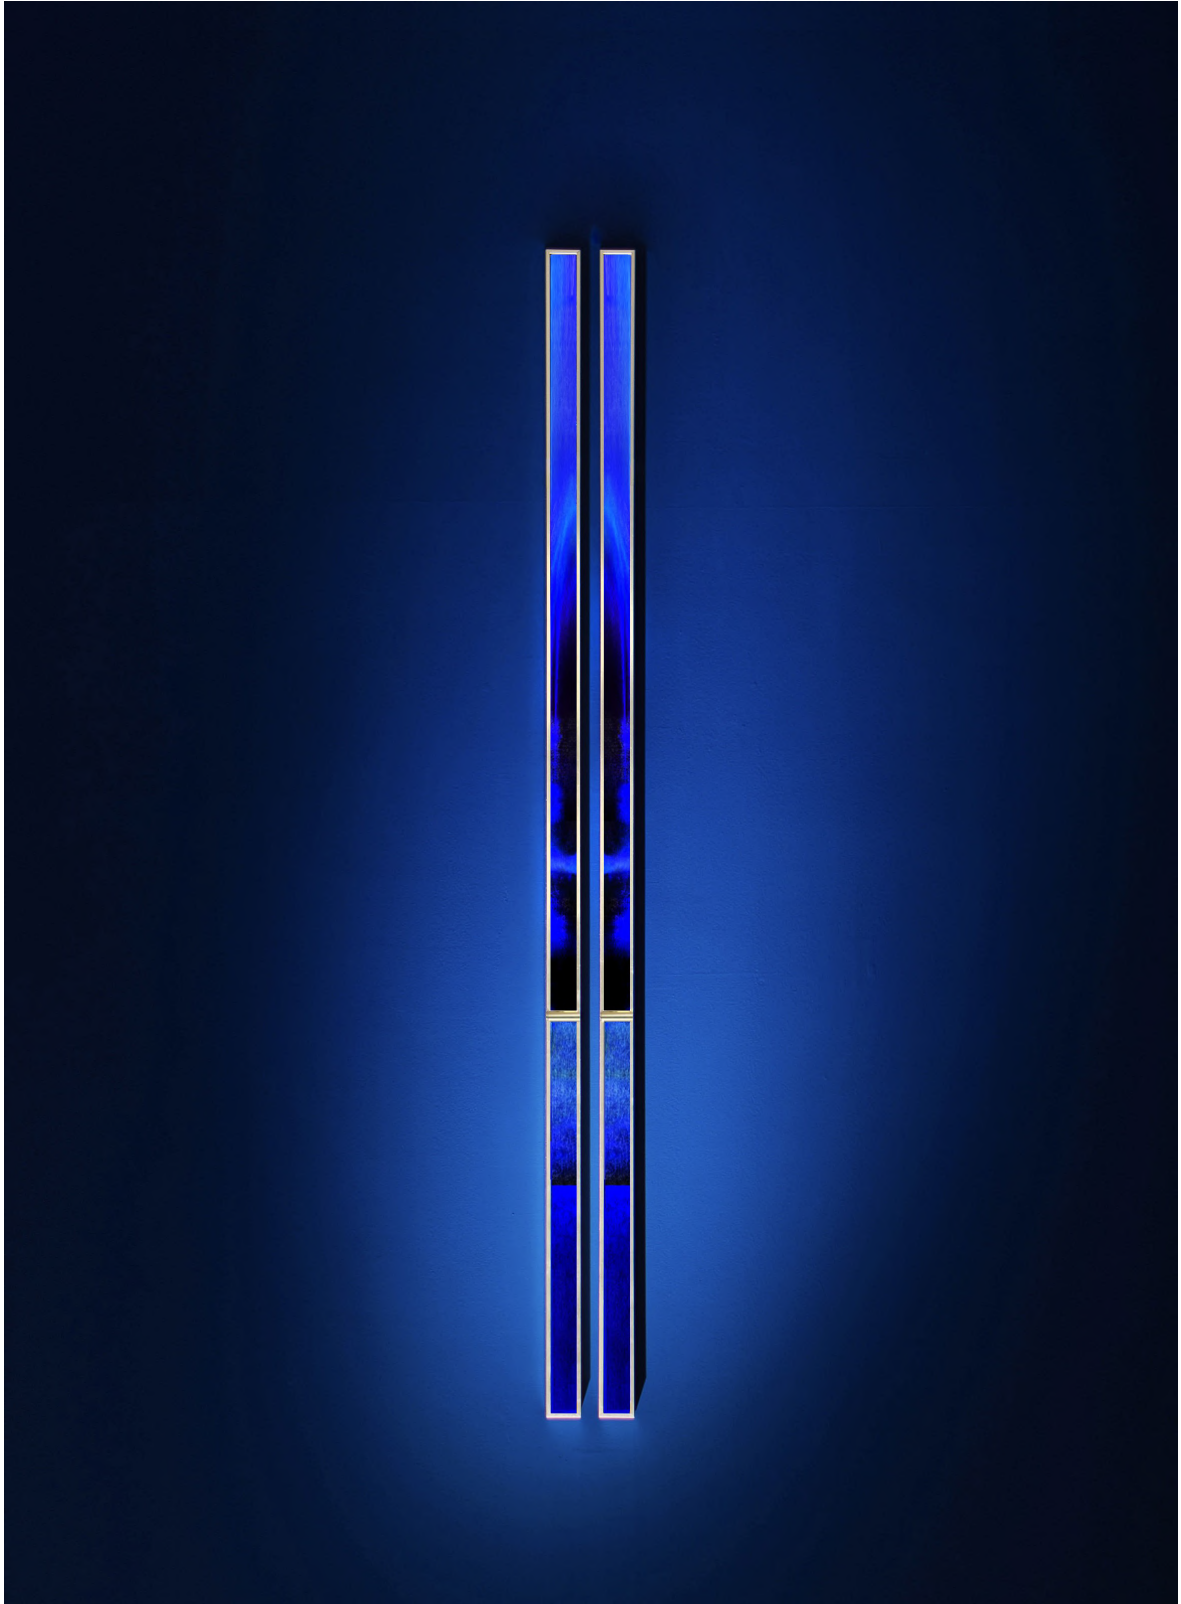

## DICHROIC Glass

Studio Paris 2021

« Modern Dichroic Glass is available as a result of materials research carried out by **NASA** »

View 1

View 2

View 3

**Dichroic Glass** is a **two-tone glass**, with a mirror effect, which changes color depending on the light it reflects.

View 1

**Shopper 2.06** (2024)  
Dichroic Glass, Fine Art Paper, Pigment Print, Frame with 22K Gold Leaf  
40 x 30 cm = (3 Editions) **5 800 €**  
+ 2 EA

View 2

**Shopper 2.06 (2024)**  
Dichroic Glass, Fine Art Paper, Pigment Print, Frame with 22K Gold Leaf  
40 x 30 cm = (3 Editions) **5 800 €**  
+ 2 EA

View 3

**Shopper 2.06 (2024)**  
Dichroic Glass, Fine Art Paper, Pigment Print, Frame with 22K Gold Leaf  
40 x 30 cm = (3 Editions) **5 800 €**  
+ 2 EA

**View 1**

**Shopper 2.07** (2024)  
Dichroic Glass, Fine Art Paper, Pigment Print, Frame with 22K Gold Leaf  
150 x 120 cm = (3 Editions) **23 000 €**  
+ 2 EA

View 2

**Shopper 2.07** (2024)  
Dichroic Glass, Fine Art Paper, Pigment Print, Frame with 22K Gold Leaf  
150 x 120 cm = (3 Editions) **23 000 €**  
+ 2 EA

View 4

**Shopper 2.07** (2024)  
Dichroic Glass, Fine Art Paper, Pigment Print, Frame with 22K Gold Leaf  
150 x 120 cm = (3 Editions) **23 000 €**  
+ 2 EA