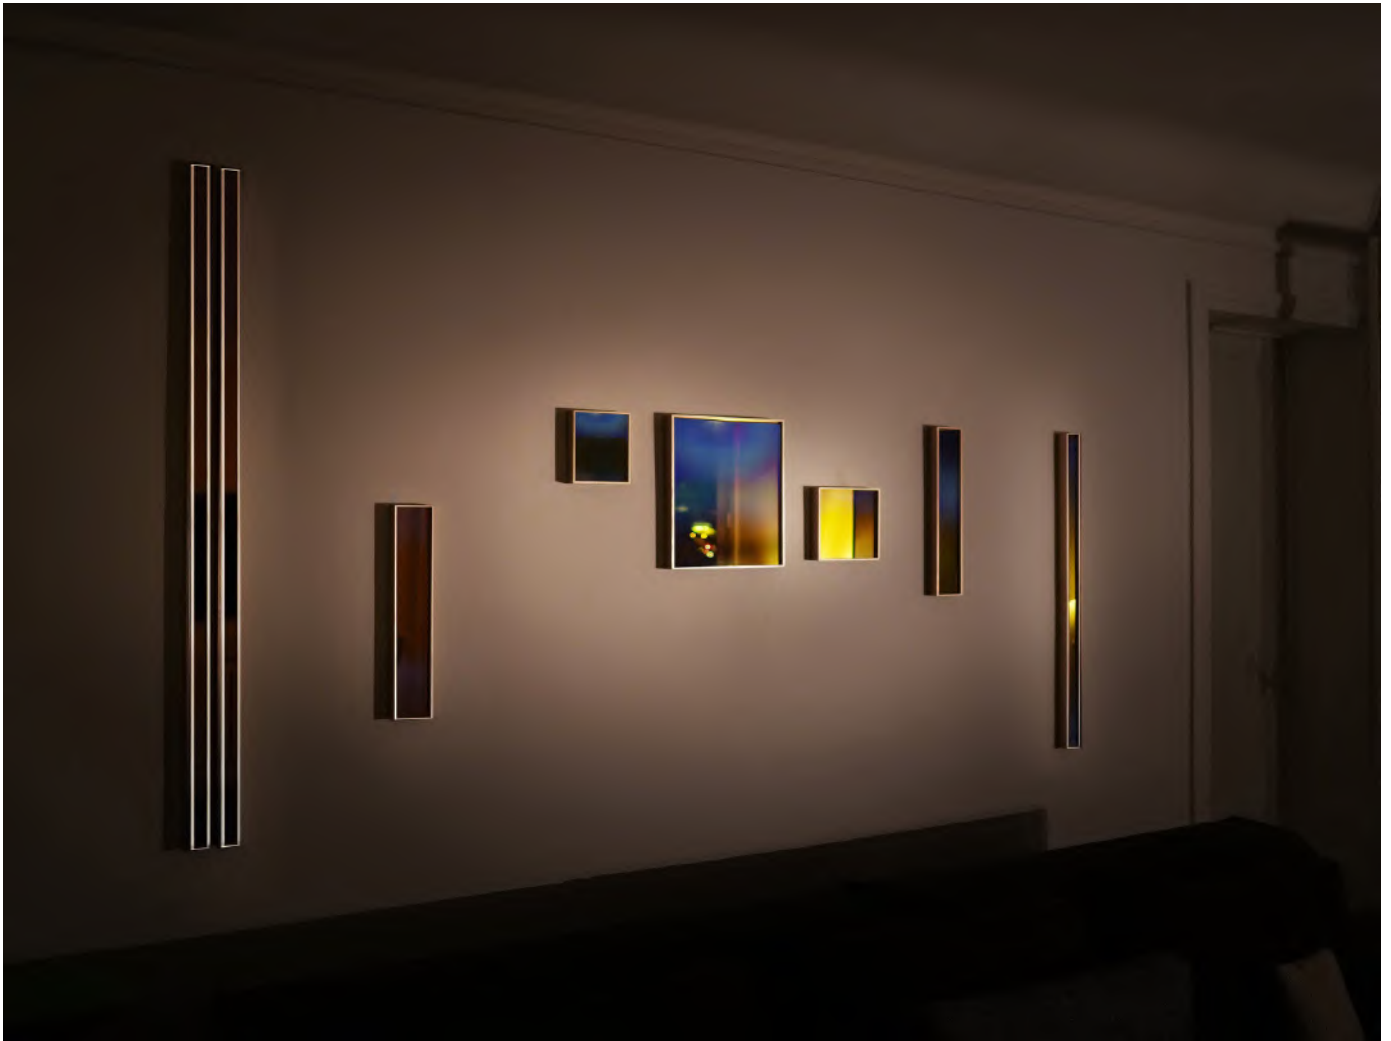

Collection Privée, installation de divers Dichroïcs