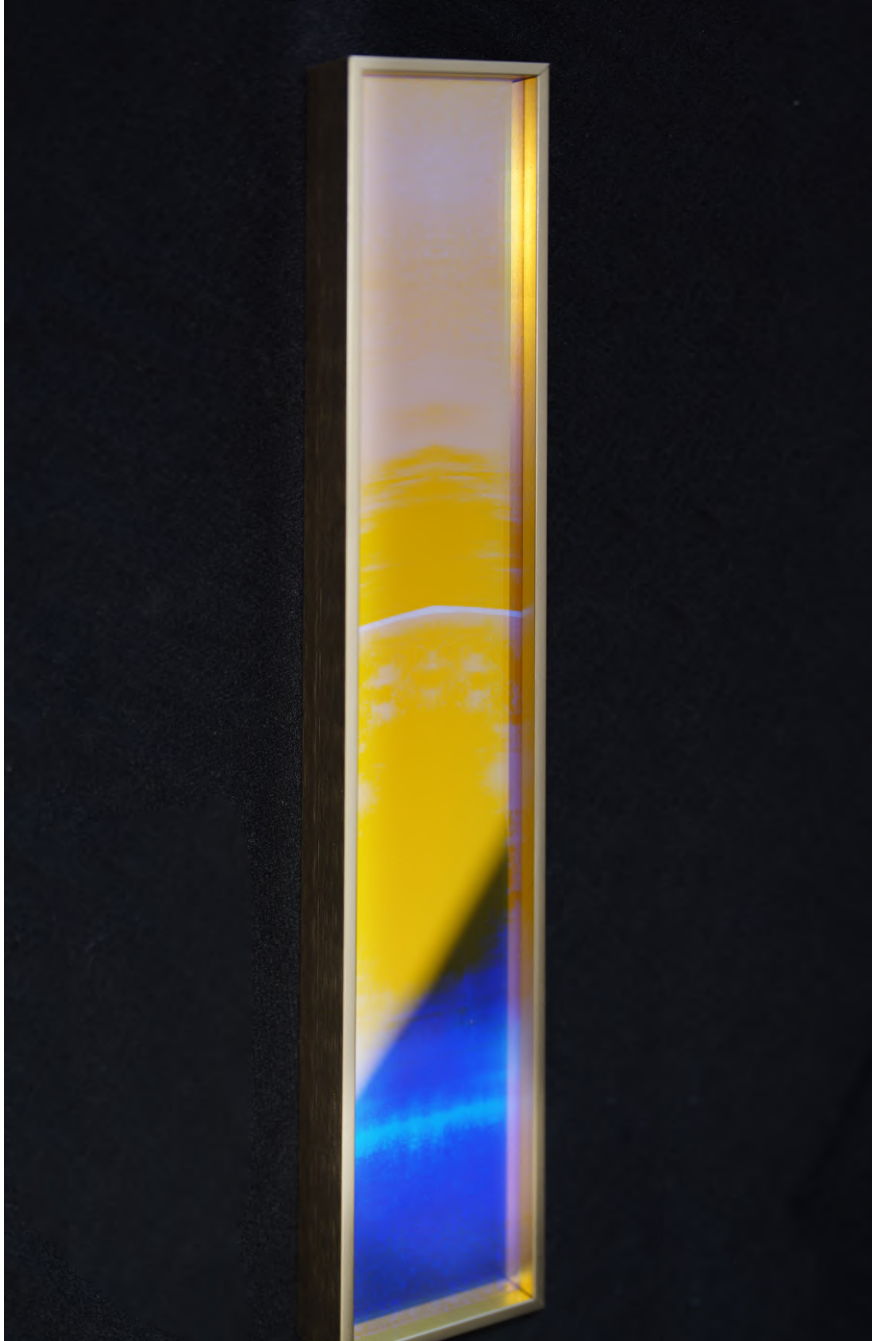

View 3

Totem 4.47 (2024)
Dichroic Glass, Fine Art Paper, Pigment Print, Frame with 22K Gold Leaf
50 x 8 cm = (3 Editions) **4 000 €**
+ 2 EA