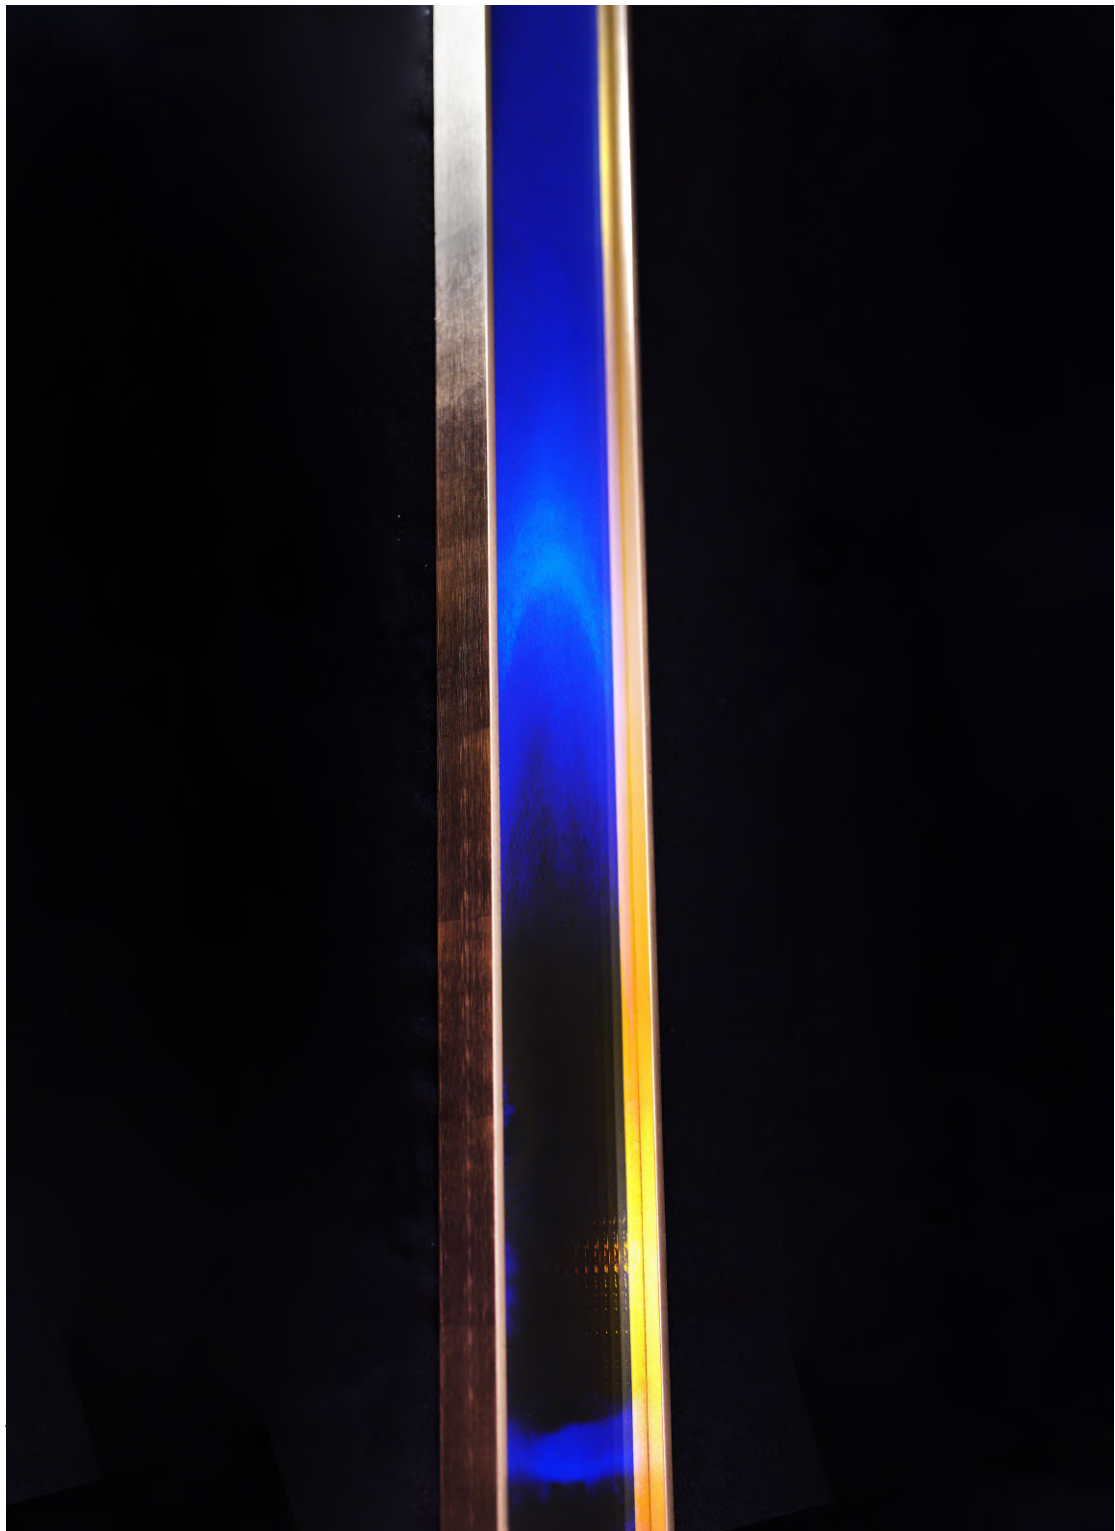

**View 3**

**Totems 1.35 (2024)**

Dichroic Glass, Fine Art Paper, Pigment Print, Frame with 22K Gold Leaf  
2 totems (en deux parties) de 220 x 4 cm = (3 Editions) **24 000 €**  
+ 2 EA

**View 1**

**Totem 36.09** (2024)  
Dichroic Glass, Fine Art Paper, Pigment Print, Frame with 22K Gold Leaf  
120 x 10 cm = (3 Editions) **6 000 €**  
+ 2 EA