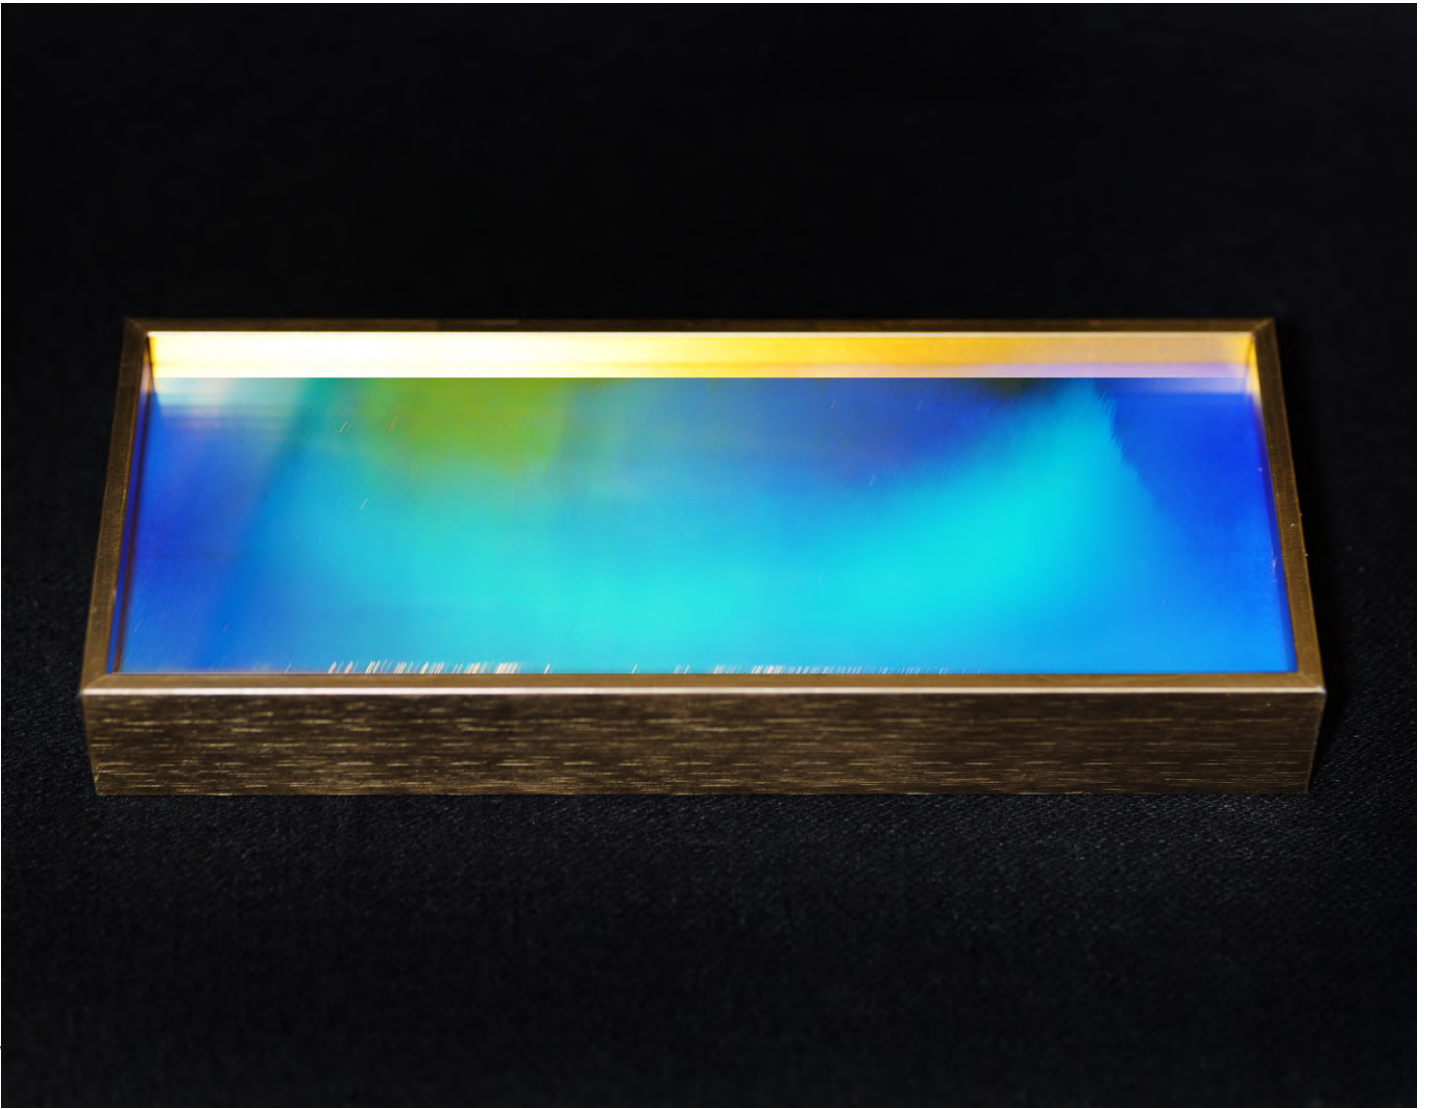

View 1

Dichroic 2.49 (2024)

Dichroic Glass, Fine Art Paper, Pigment Print, Frame with 22K Gold Leaf
25 x 10 cm (3 Editions) **3 000 €**
+ 2 EA