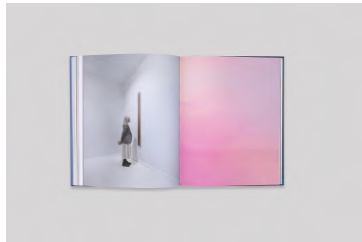

## DICHROIC Glass

Studio Paris 2021

« Modern Dichroic Glass is available as a result of materials research carried out by **NASA** »

View 1

View 2

View 3

**Dichroic Glass** is a **two-tone glass**, with a mirror effect, which changes color depending on the light it reflects.

Exposition personnelle Louis Vuitton, Paris 2022

Collection Privée, installation de divers Dichroïcs

Monographie, **Cet Obscur Objet du Désir** (2023)  
Edition Cedric Bacqueville, 240 Pages **59 €**

**CENTRE POMPIDOU**, Paris 15 avril 2023, lancement de **Cet Obscur Objet du Désir**