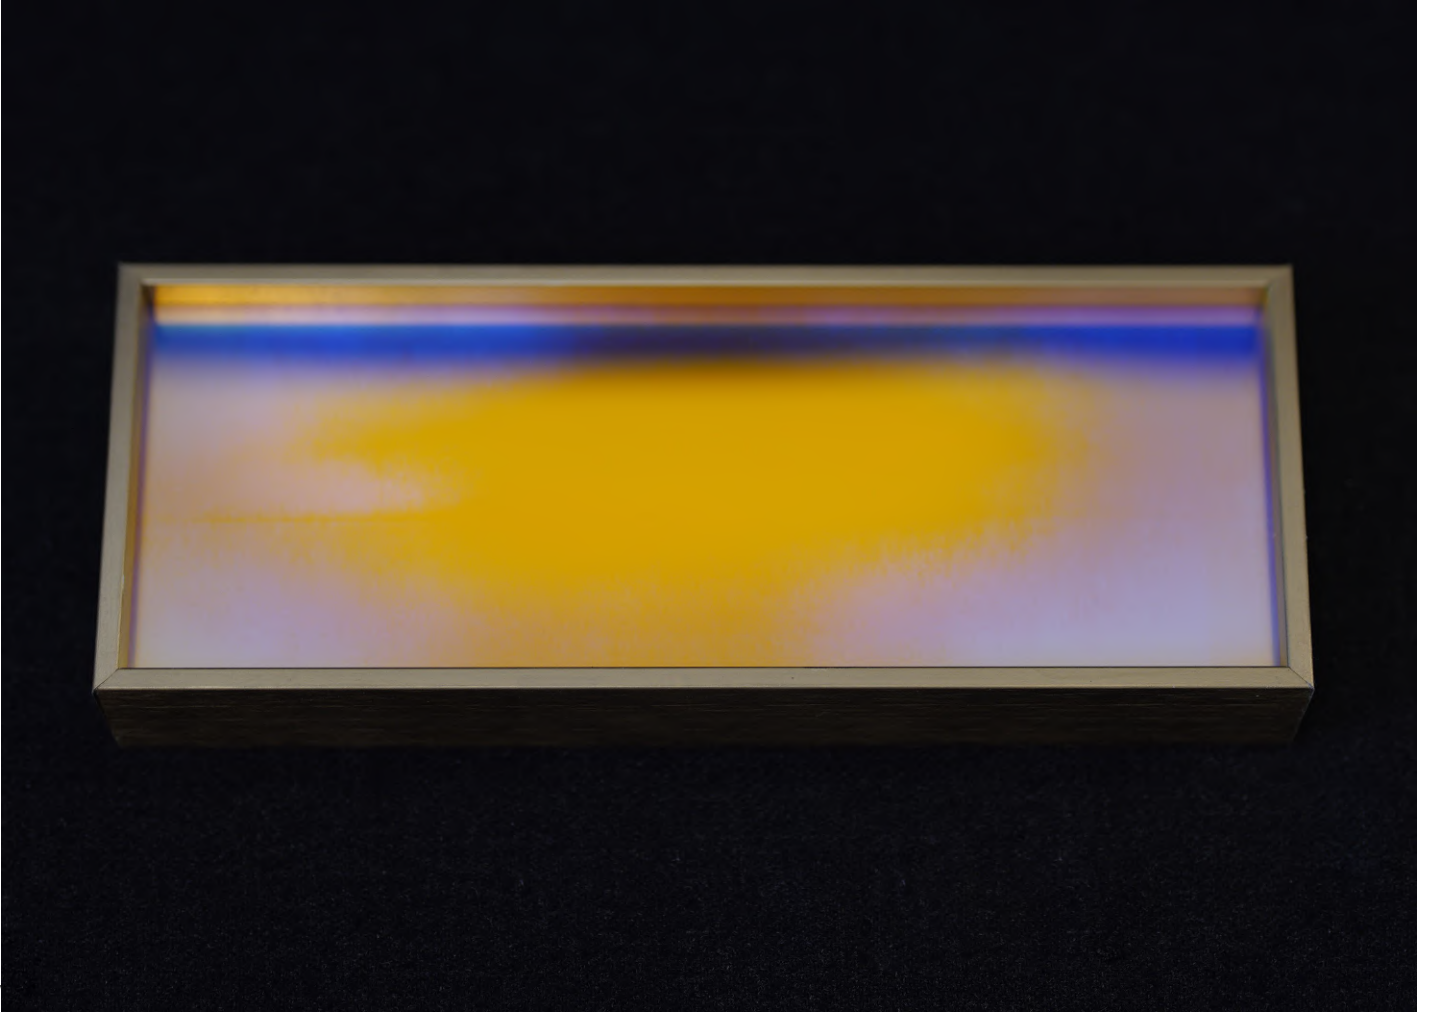

view 2

**Dichroic 2.45** (2024)  
Dichroic Glass, Fine Art Paper, Pigment Print, Frame with 22K Gold Leaf  
25 x 22 cm (3 Editions) **3 800 €**  
+ 2 EA

View 1

**Dichroic 2.48** (2024)  
Dichroic Glass, Fine Art Paper, Pigment Print, Frame with 22K Gold Leaf  
25 x 10 cm (3 Editions) **3 000 €**  
+ 2 EA