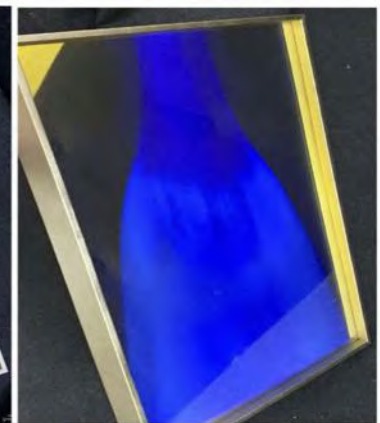

GALERIE  
BACQUEVILLE

Cet Obscur Objet Du Desir

T H O M A S   D E V A U X

C E T O B S C U R O B J E T D U D E S I R

P H O T O L O N D O N

## DICHROIC Glass

Studio Paris 2021

« Modern Dichroic Glass is available as a result of materials research carried out by **NASA** »

View 1

View 2

View 3

**Dichroic Glass** is a **two-tone glass**, with a mirror effect, which changes color depending on the light it reflects.