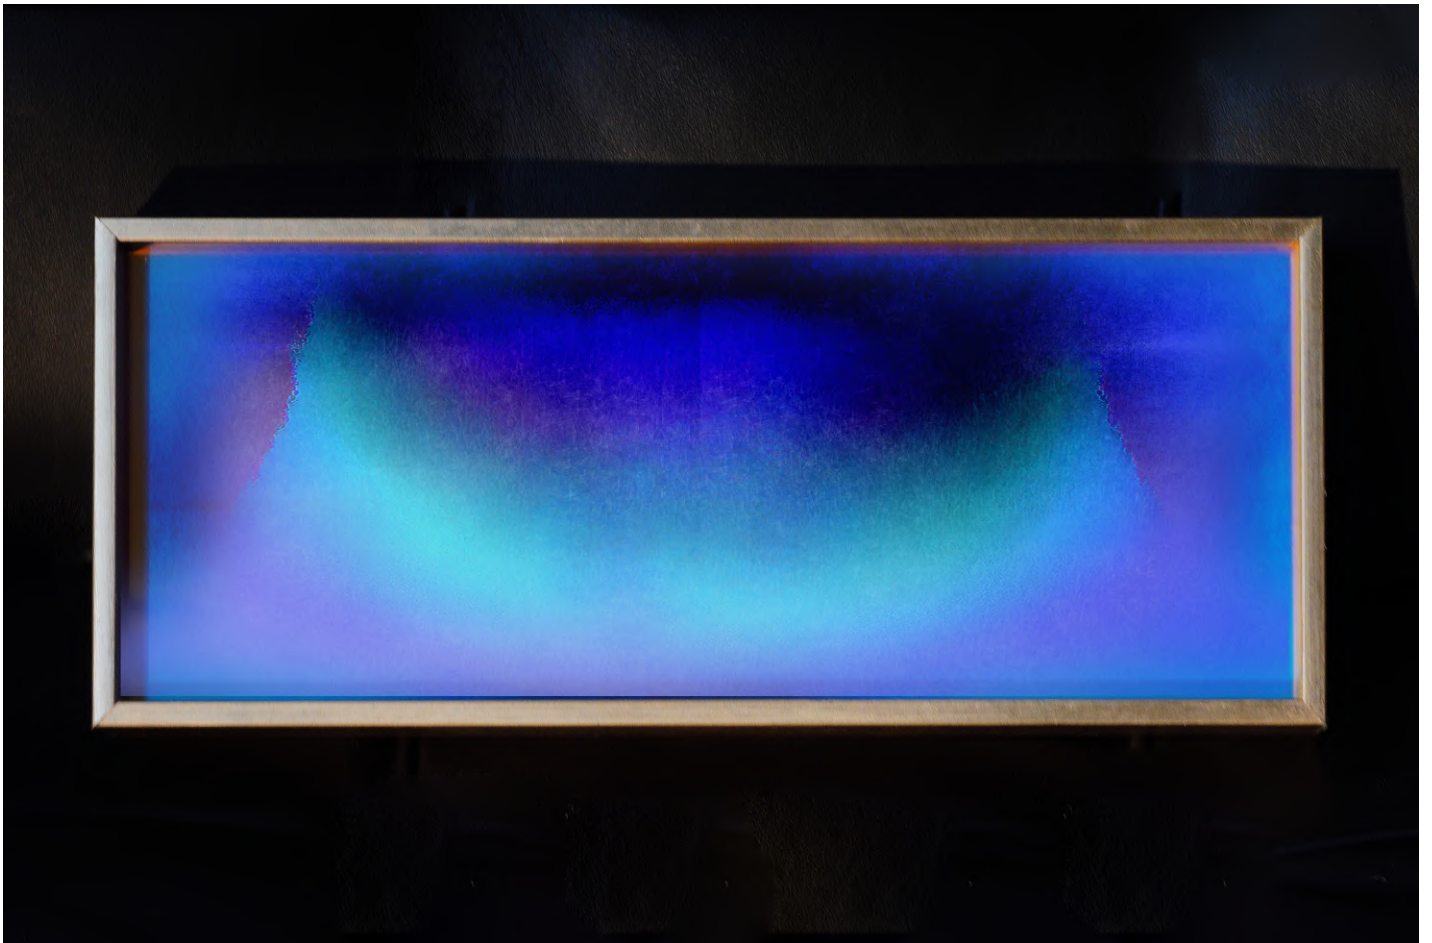

View 3

**Totem 4.47** (2024)  
Dichroic Glass, Fine Art Paper, Pigment Print, Frame with 22K Gold Leaf  
50 x 8 cm = (3 Editions) **4 000 €**  
+ 2 EA

View 1

**Dichroic 2.49** (2024)

Dichroic Glass, Fine Art Paper, Pigment Print, Frame with 22K Gold Leaf  
25 x 10 cm (3 Editions) **3 000 €**  
+ 2 EA

View 2

**Dichroic 2.49** (2024)  
Dichroic Glass, Fine Art Paper, Pigment Print, Frame with 22K Gold Leaf  
25 x 10 cm (3 Editions) **3 000 €**  
+ 2 EA

**View 2**

**Dichroic 2.49** (2024)  
Dichroic Glass, Fine Art Paper, Pigment Print, Frame with 22K Gold Leaf  
25 x 10 cm (3 Editions) **3 000 €**  
+ 2 EA