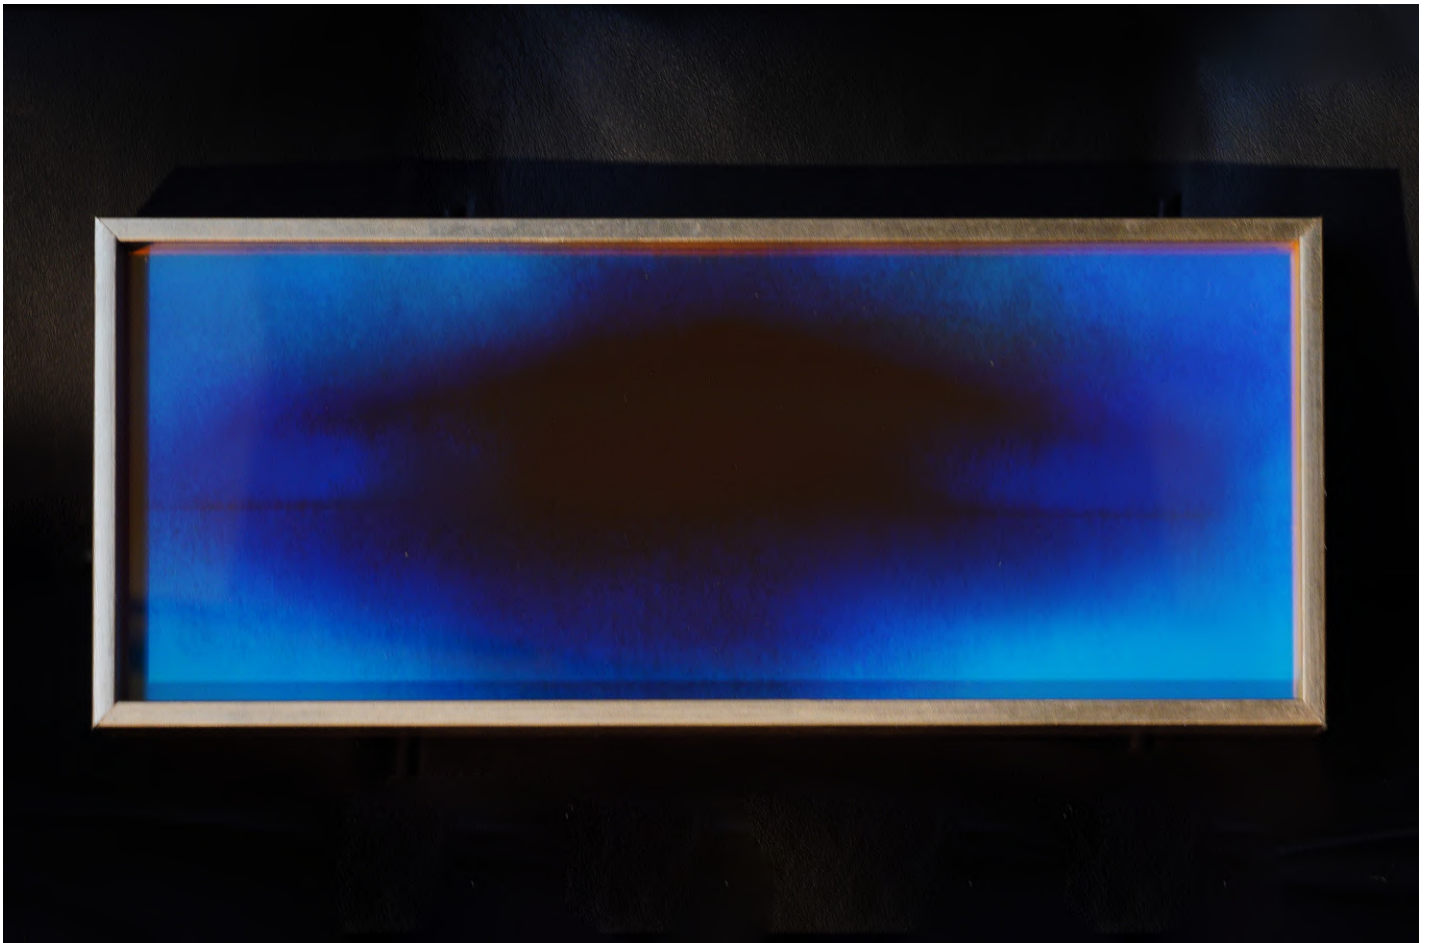

View 1

Dichroic 2.48 (2024)
Dichroic Glass, Fine Art Paper, Pigment Print, Frame with 22K Gold Leaf
25 x 10 cm (3 Editions) **3 000 €**
+ 2 EA