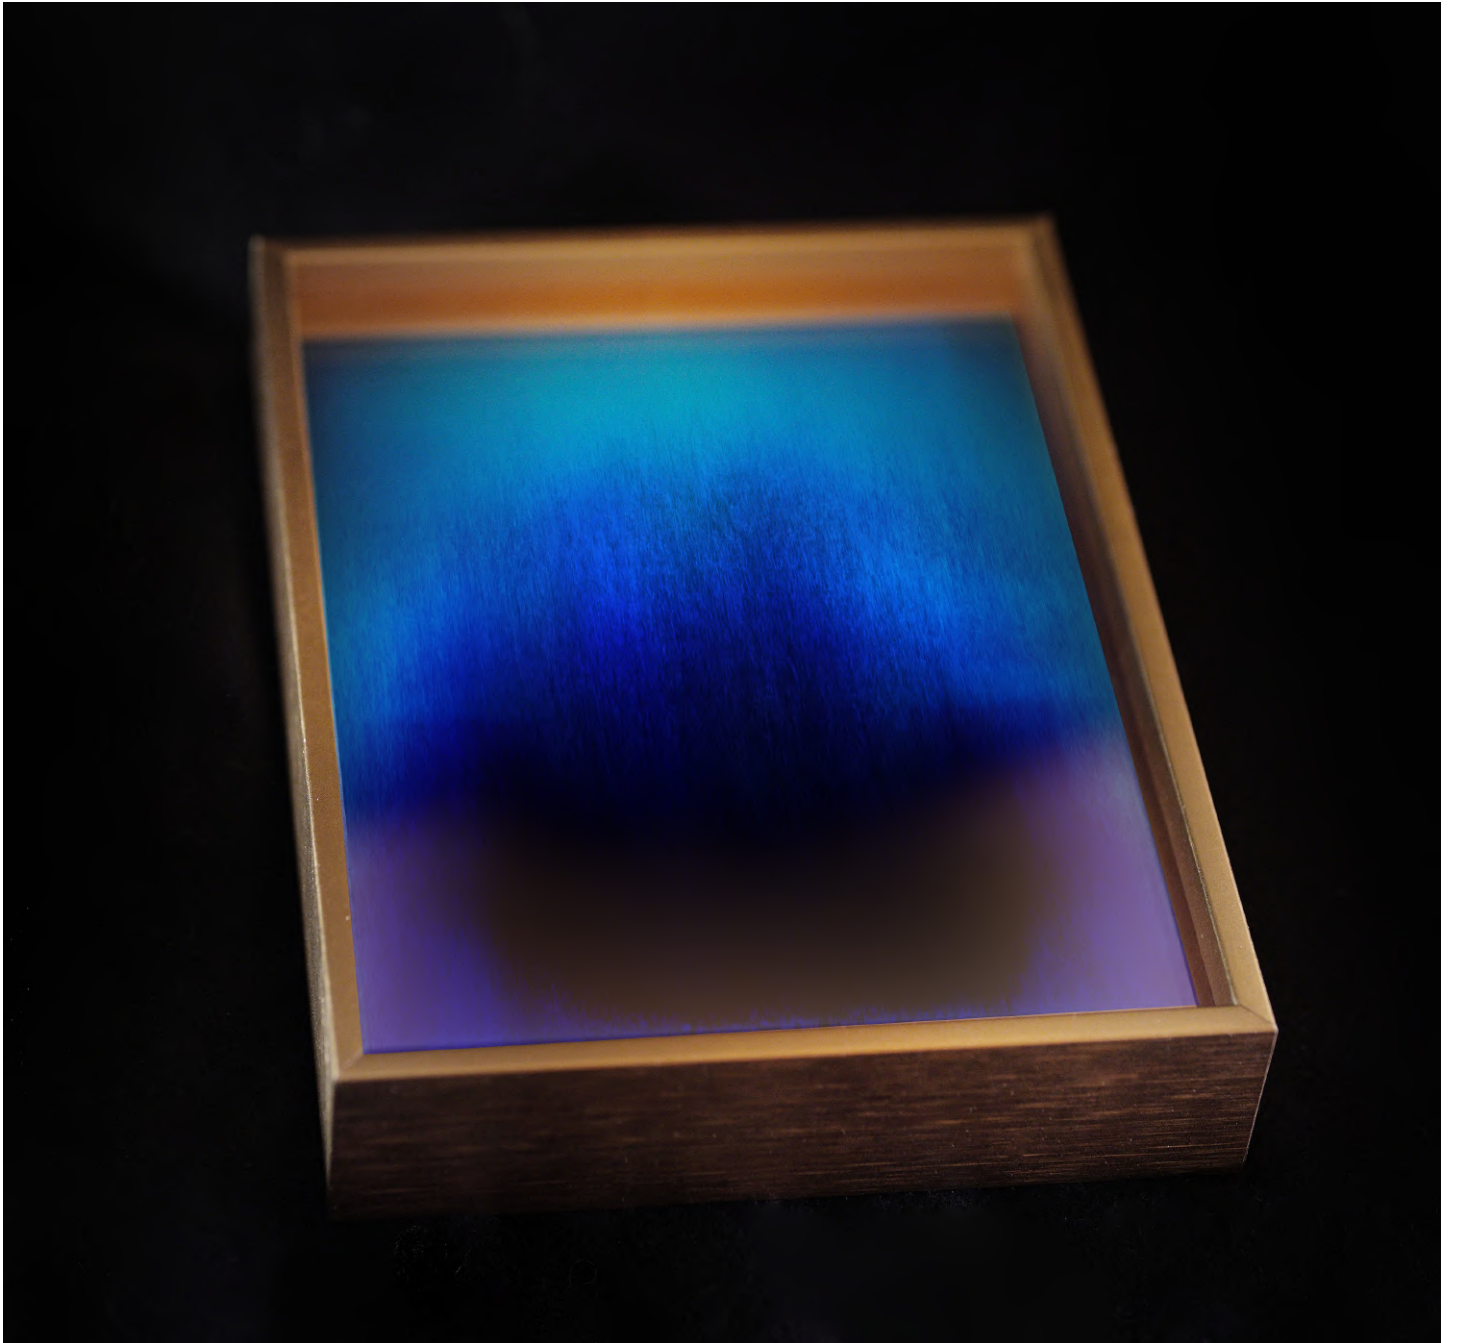

View 1

**Dichroic 2.51** (2024)  
Dichroic Glass, Fine Art Paper, Pigment Print, Frame with 22K Gold Leaf  
25 x 10 cm (3 Editions) **3 000 €**  
+ 2 EA

View 2

**Dichroic 2.51** (2024)  
Dichroic Glass, Fine Art Paper, Pigment Print, Frame with 22K Gold Leaf  
25 x 10 cm (3 Editions) **3 000 €**  
+ 2 EA

View 1

**Dichroic 4.46** (2024)  
Dichroic Glass, Fine Art Paper, Pigment Print, Frame with 22K Gold Leaf  
18 x 13,5 cm (3 Editions) **2 200 €**  
+ 2 EA

View 1

**Dichroic 2.52** (2024)  
Dichroic Glass, Fine Art Paper, Pigment Print, Frame with 22K Gold Leaf  
25 x 10 cm (3 Editions) **3 000 €**  
+ 2 EA