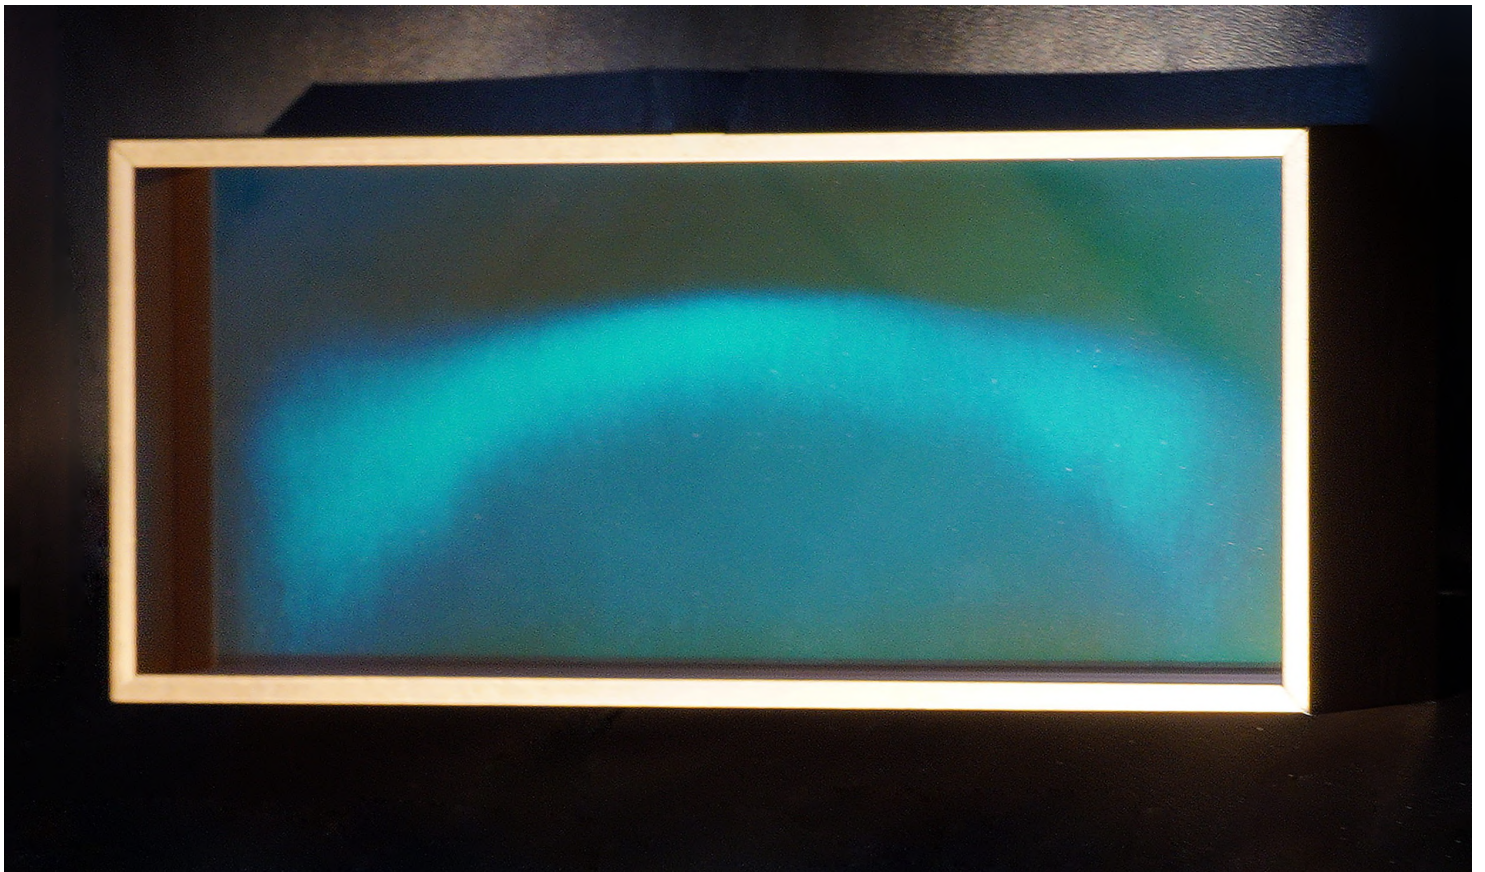

View 2

**Dichroic 2.48** (2024)  
Dichroic Glass, Fine Art Paper, Pigment Print, Frame with 22K Gold Leaf  
25 x 10 cm (3 Editions) **3 000 €**  
+ 2 EA

View 3

**Dichroic 2.48** (2024)

Dichroic Glass, Fine Art Paper, Pigment Print, Frame with 22K Gold Leaf  
25 x 10 cm (3 Editions) **3 000 €**  
+ 2 EA

View 1

**Dichroic 4.45** (2024)  
Dichroic Glass, Fine Art Paper, Pigment Print, Frame with 22K Gold Leaf  
18 x 13,5 cm (3 Editions) **2 200 €**  
+ 2 EA

View 2

**Dichroic 4.45** (2024)  
Dichroic Glass, Fine Art Paper, Pigment Print, Frame with 22K Gold Leaf  
18 x 13,5 cm (3 Editions) **2 200 €**  
+ 2 EA

View 1

**Dichroic 2.51** (2024)  
Dichroic Glass, Fine Art Paper, Pigment Print, Frame with 22K Gold Leaf  
25 x 10 cm (3 Editions) **3 000 €**  
+ 2 EA

View 2

**Dichroic 2.51** (2024)  
Dichroic Glass, Fine Art Paper, Pigment Print, Frame with 22K Gold Leaf  
25 x 10 cm (3 Editions) **3 000 €**  
+ 2 EA