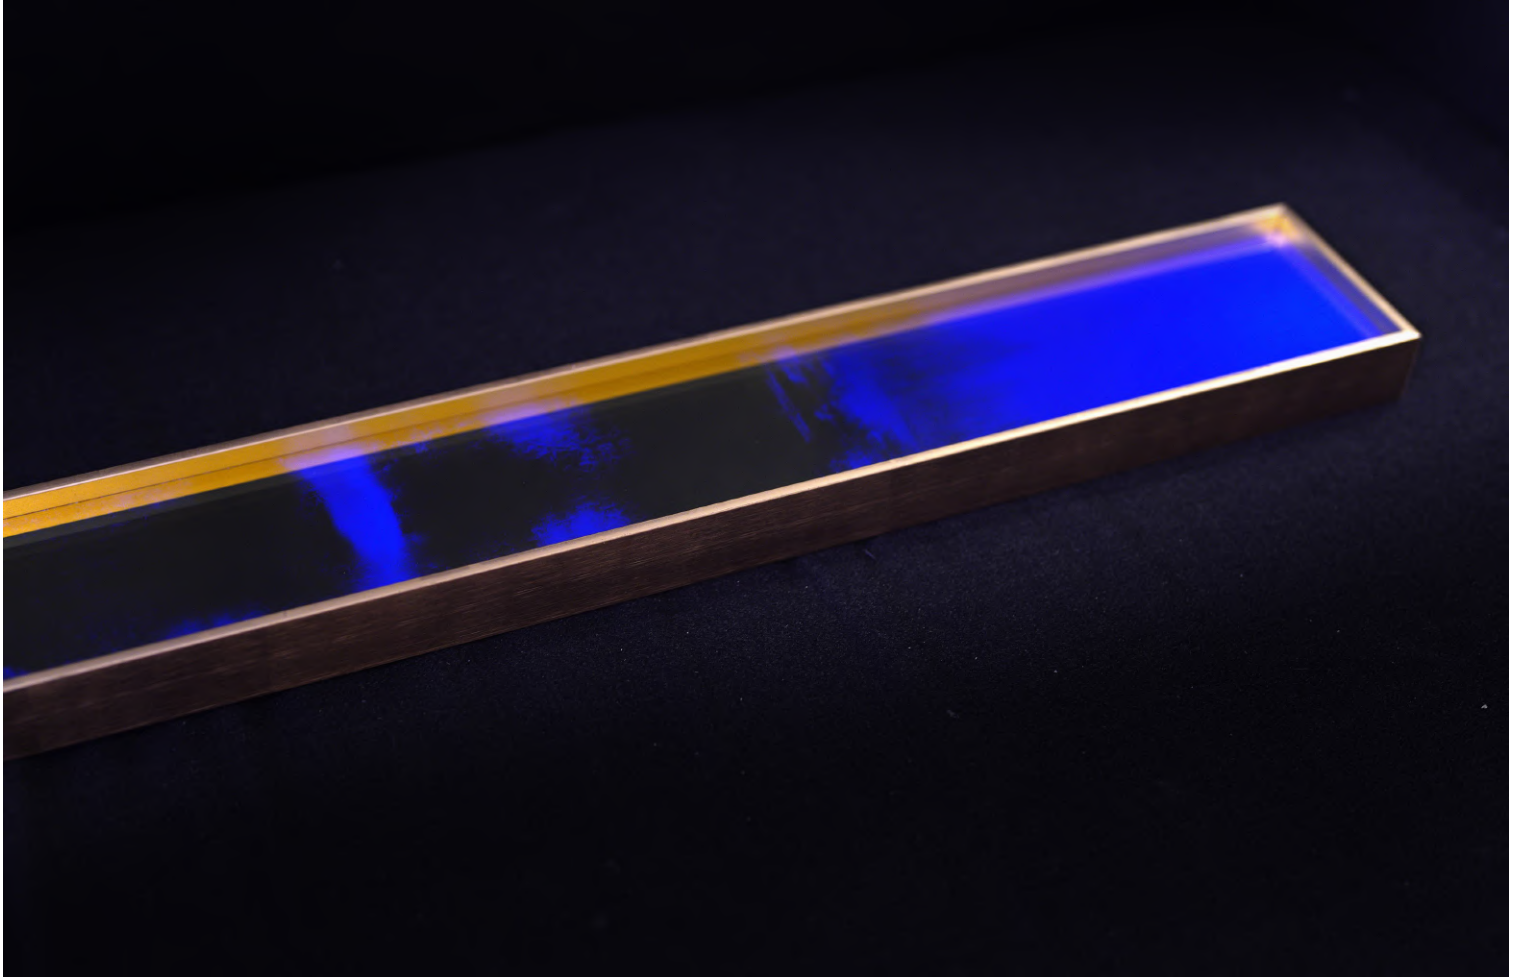

View 4

Totem 36.09 (2024)
Dichroic Glass, Fine Art Paper, Pigment Print, Frame with 22K Gold Leaf
120 x 10 cm = (3 Editions) **6 000 €**
+ 2 EA