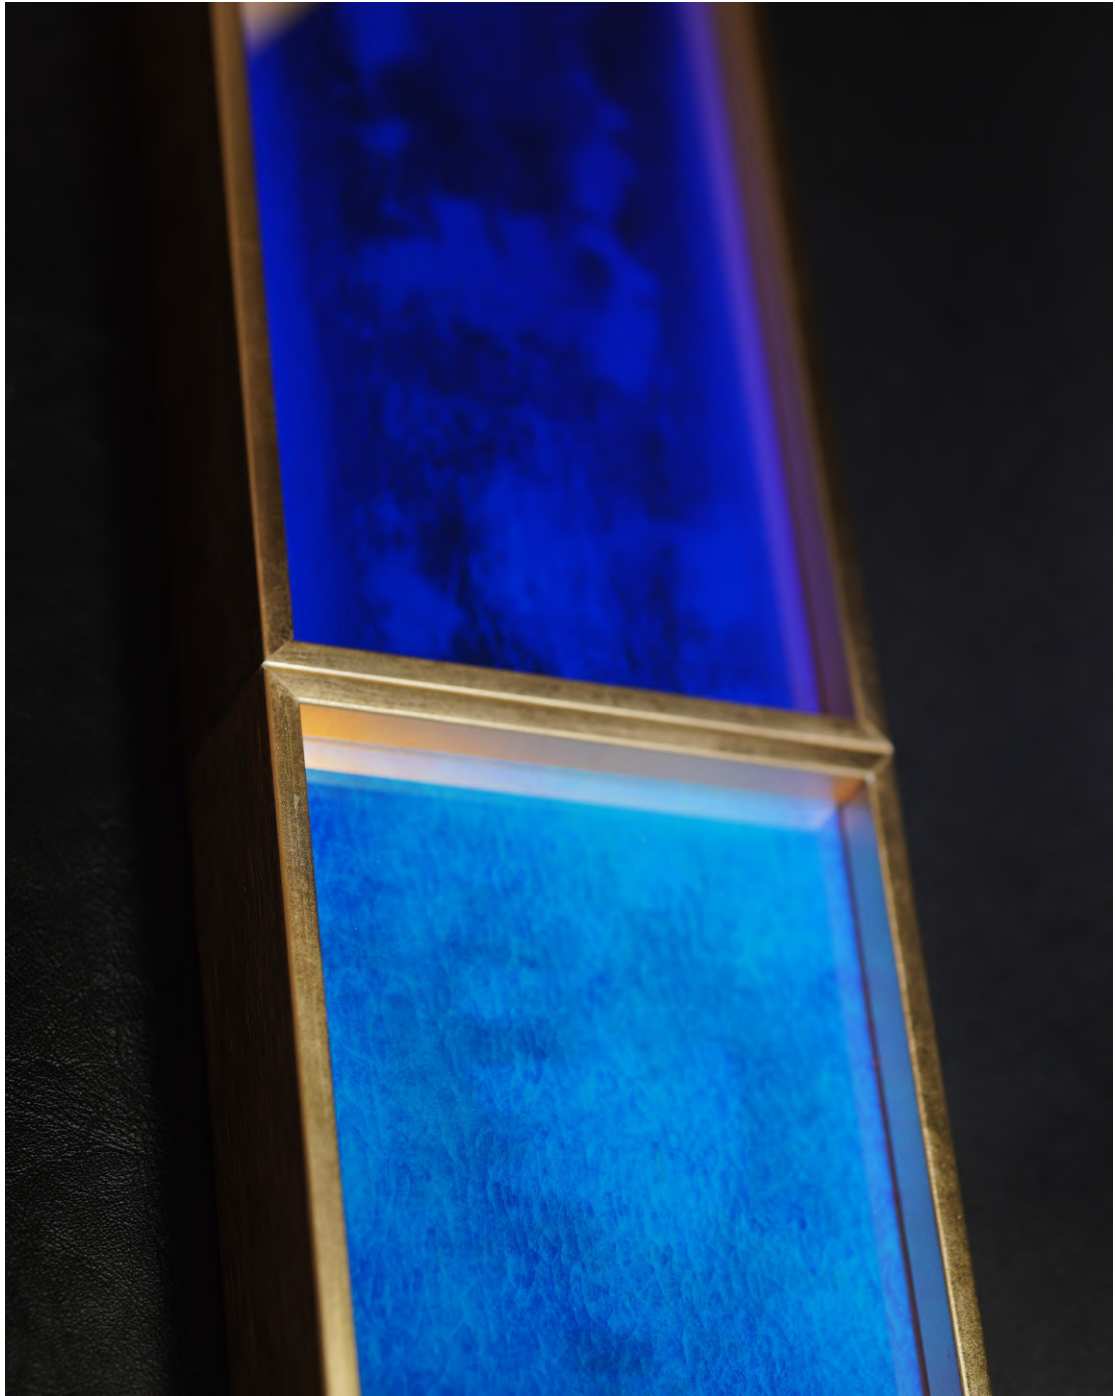

## DICHROIC Glass

Studio Paris 2021

« Modern Dichroic Glass is available as a result of materials research carried out by **NASA** »

View 1

View 2

View 3

**Dichroic Glass** is a **two-tone glass**, with a mirror effect, which changes color depending on the light it reflects.

**View 2**

**Totem 1.93** (2024)  
Dichroic Glass, Fine Art Paper, Pigment Print, Frame with 22K Gold Leaf  
170 x 10 cm = (3 Editions) **11 000 €**  
+ 2 EA

View 3

**Totem 1.93** (2024)  
Dichroic Glass, Fine Art Paper, Pigment Print, Frame with 22K Gold Leaf  
170 x 10 cm = (3 Editions) **11 000 €**  
+ 2 EA

View 1

**Shopper 2.06** (2024)  
Dichroic Glass, Fine Art Paper, Pigment Print, Frame with 22K Gold Leaf  
40 x 30 cm = (3 Editions) **5 800 €**  
+ 2 EA

View 2

**Shopper 2.06 (2024)**  
Dichroic Glass, Fine Art Paper, Pigment Print, Frame with 22K Gold Leaf  
40 x 30 cm = (3 Editions) **5 800 €**  
+ 2 EA