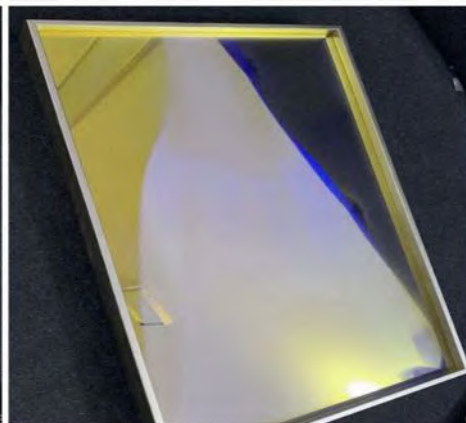

## DICHROIC Glass

Studio Paris 2021

« Modern Dichroic Glass is available as a result of materials research carried out by **NASA** »

View 1

View 2

View 3

**Dichroic Glass** is a **two-tone glass**, with a mirror effect, which changes color depending on the light it reflects.